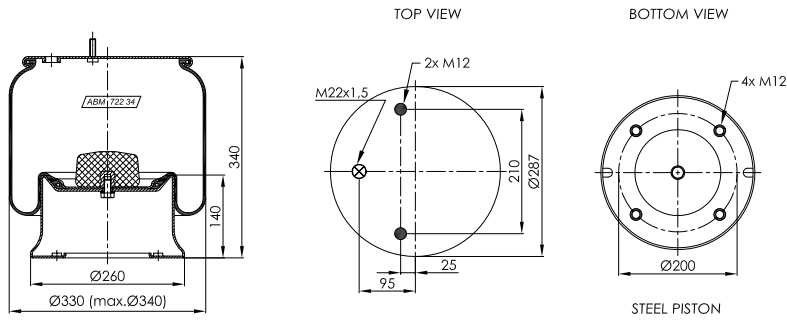

ABM 728 34 C 35

OE NUMBER
SAF 3.229.0027.00; 3.229.2127.00;
3.229.2227.00

CROSS REFERENCE
CONTITECH 4810 N P05
FIRESTONE 1T19 L-7
FIRESTONE ORDER NO W01 M58 6338
GOODYEAR 1R14-730
PHOENIX 1 D 28 A-10
VIBRACOUSTIC V 1 D 28 A-10

MAX. TORQUE
M 22x1,5 - 20 Nm
M 12 - 40 Nm
M 12 - 60 Nm

FITTING KIT
NFK 012