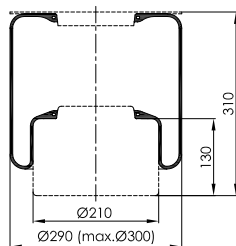

AB 455 XL

OE NUMBER

MAN 81.43601.0096; 81.43601.0098;
81.43601.0101; 81.43601.0127;
81.43601.0139

CROSS REFERENCE

CONTITECH 706 N1
GOODYEAR 9067