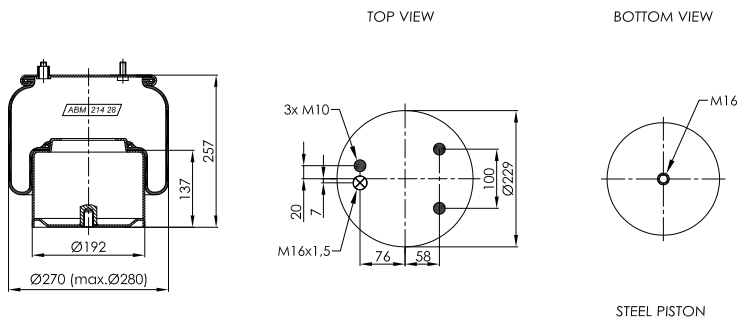

ABM 214 28 A 01

OE NUMBER
DAF / VDL 392022

CROSS REFERENCE
CONTITECH 887 M K1
GOODYEAR 1R10-798
FIRESTONE 1T15LNR-3
FIRESTONE ORDER NO W01 M58 8683
VIBRACOUSTIC V 1 DF 18-2

MAX. TORQUE
M 16x1,5 - 20 Nm
M 10 - 35 Nm
M 16 - 90 Nm

FITTING KIT
NFK 016