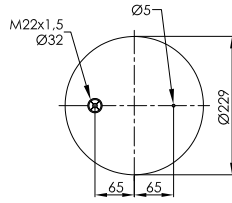

ABM 2048 27 H

TOP VIEW

OE NUMBER
MERCEDES

ABM 2048 27 H 35

BOTTOM VIEW

OE NUMBER
MERCEDES

A 960 320 84 57

ABM 2328 28 J 48

OE NUMBER
KENWORTH

C81-1005

CROSS REFERENCE

AUTOMANN 1DK20H-9541
CONTITECH 9 9-10P861 (BK)
FIRESTONE 1T15 LA-0
FIRESTONE ORDER NO W01 358 9541
TRIANGLE AS-8861
TRP AS95410

MAX. TORQUE

1 5/16" - 30 lb/ft
1/2" - 44 lb/ft

ABM 2334 28 B

OE NUMBER
VOLVO