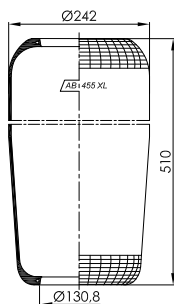

AB 455 XL

OE NUMBER

MAN 81.43601.0096; 81.43601.0098;
81.43601.0101; 81.43601.0127;
81.43601.0139

CROSS REFERENCE

CONTITECH 706 N1
GOODYEAR 9067