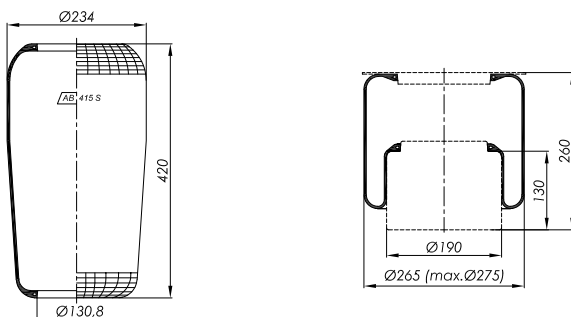

AB 415 S

OE NUMBER

IRIS 5.010.294.385
IVECO 42534924
MAN 81.43601.0066; 81.43601.0068;
81.43601.0069; 81.43601.0106;
81.43601.0108
MERCEDES A 658 328 00 01
RENAULT V.I. 5.000.301.452; 5.010.239.180

CROSS REFERENCE

CONTITECH 884 N
GOODYEAR 9002
FIRESTONE 1R1B 415-270
FIRESTONE ORDER NO W01 095 0295
PHOENIX 1 F 20 A
VIBRACOUSTIC V 1 F 20 A