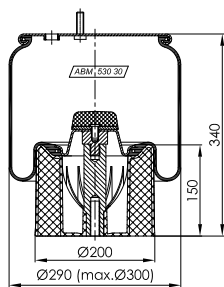

ABM 530 30 A 19

PLASTIC PISTON

OE NUMBER

BPW 05.429.43.86.0

CROSS REFERENCE

CONTITECH 940 MB P01
FIRESTONE 1T17 J-7.8
FIRESTONE ORDER NO W01 M58 8073
PHOENIX 1 DK 21 K-4

MAX. TORQUE

M 22x1,5 - 20 Nm
M 12 - 40 Nm
M 16 - 90 Nm