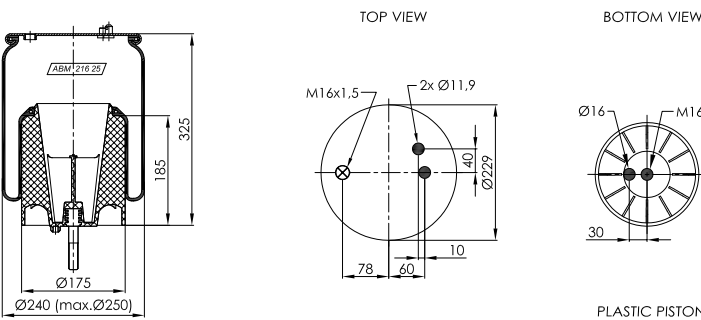

ABM 216 25 G 21

OE NUMBER
SCANIA 1434930

CROSS REFERENCE
FIRESTONE 1T15 UR-9
FIRESTONE ORDER NO W01 M58 8653

MAX. TORQUE

M 16x1,5	- 20 Nm
M 16	- 60 Nm