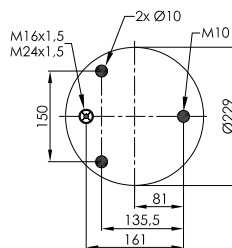

ABM 2048 27 H

OE NUMBER
MERCEDES

ABM 2048 27 H 35

BOTTOM VIEW

OE NUMBER
MERCEDES

A 960 320 84 57

ABM 2328 28 J 48

OE NUMBER
KENWORTH

C81-1005

CROSS REFERENCE

AUTOMANN 1DK20H-9541
CONTITECH 9 9-10P861 (BK)
FIRESTONE 1T15 LA-0
FIRESTONE ORDER NO W01 358 9541
TRIANGLE AS-8861
TRP AS95410

MAX. TORQUE

1 5/16" - 30 lb/ft
1/2" - 44 lb/ft

ABM 2334 28 B

TOP VIEW

OE NUMBER
VOLVO