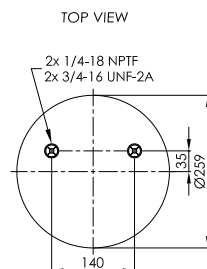

ABM 5642 35 W

OE NUMBER
HENDRICKSON
NAVISTAR

MAX. TORQUE
1/4"
3/4"

- 15 lb/ft
- 30 lb/ft