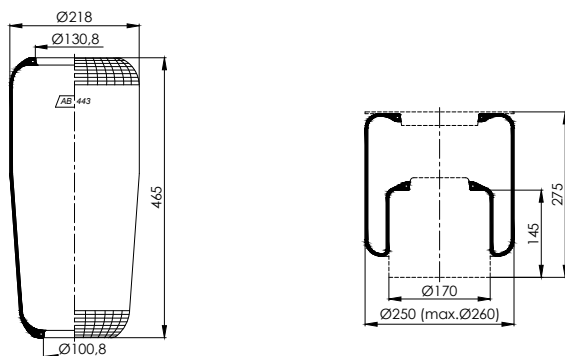

AB 443

OE NUMBER

MAN 81.43601.0065; 81.43601.0067;
81.43601.0070; 81.43601.0092;
81.43601.0099; 81.43601.0103;
81.43601.0121; 81.43601.0132
MERCEDES A 658 328 01 01

CROSS REFERENCE

CONTITECH 882 N1
GOODYEAR 9048
FIRESTONE 1R4R 465-260
FIRESTONE ORDER NO W01 095 0435
PHOENIX 1 F 16
VIBRACOUSTIC V 1 F 16