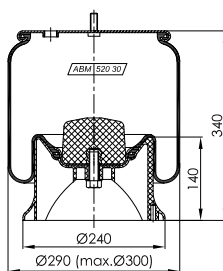

ABM 520 30 B 00

PLASTIC PISTON

OE NUMBER
SAF

3.229.0007.00; 3.229.0007.01;
3.229.0007.02

CROSS REFERENCE

CONTITECH 4004 N P03
FIRESTONE 1T17 BS-6
FIRESTONE ORDER NO W01 M58 6366
GOODYEAR 1R11-713; 1R11-750
PHOENIX 1 DK 22 E-8
VIBRACOUSTIC V 1 DK 22 E-8

MAX. TORQUE

M 22x1,5 - 20 Nm
M 12 - 40 Nm

FITTING KIT
NFK 006