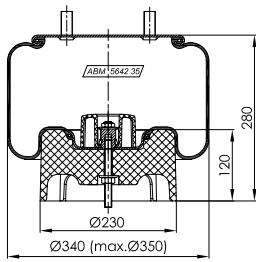

ABM 5642 35 W 48

PLASTIC PISTON

OE NUMBER
HENDRICKSON S-20900; S-21800
NAVISTAR 1R13-249

CROSS REFERENCE
CONTITECH 10 10.5-15 P 460
FIRESTONE ORDER NO W01 358 8709
GOODYEAR 1R13-159

MAX. TORQUE
1/4" - 15 lb/ft
3/4" - 30 lb/ft
1/2" - 25 lb/ft