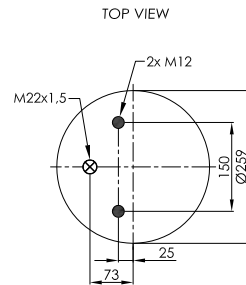

ABM 550 30 A 29

PLASTIC PISTON

OE NUMBER

BPW 05.429.43.85.0

CROSS REFERENCE

CONTITECH 941 MB P01
FIRESTONE 1T17 J-11.8
FIRESTONE ORDER NO W01 M58 8072
PHOENIX 1 DK 21-4

MAX. TORQUE

M 22x1,5 - 20 Nm
M 12 - 40 Nm
M 16 - 90 Nm