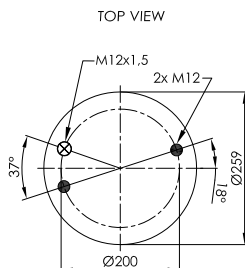

ABM 537 30 L 15

PLASTIC PISTON

OE NUMBER

ROR 21229214

CROSS REFERENCE

FIRESTONE 1T17 DJ-7
FIRESTONE ORDER NO W01 M58 8608
PHOENIX 1 DK 22 D-1

MAX. TORQUE

M 12x1,5 - 20 Nm
M 12 - 40 Nm
M 12 - 40 Nm