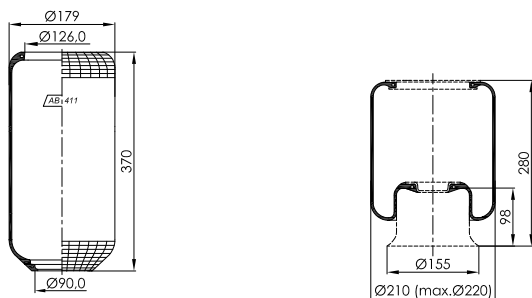

AB 411

OE NUMBER
PAZ

CROSS REFERENCE
VIBRACOUSTIC V 1 G 12-6