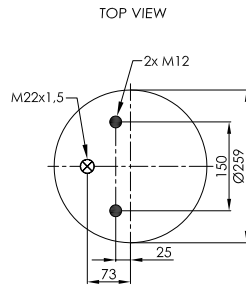

ABM 570 30 A 26

STEEL PISTON

OE NUMBER
BPW

CROSS REFERENCE
GOODYEAR

1R11-715

MAX. TORQUE
M 22x1,5
M 12
M 16

- 20 Nm
- 40 Nm
- 60 Nm