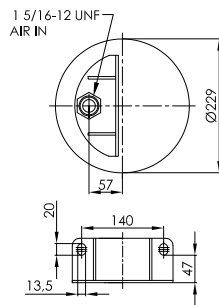

ABM 2048 27 H

OE NUMBER
MERCEDES

ABM 2048 27 H 35

BOTTOM VIEW

OE NUMBER
MERCEDES

A 960 320 84 57

ABM 2328 28 J 48

TOP VIEW

OE NUMBER
KENWORTH

C81-1005

CROSS REFERENCE

AUTOMANN 1DK20H-9541
CONTITECH 9 9-10P861 (BK)
FIRESTONE 1T15 LA-0
FIRESTONE ORDER NO W01 358 9541
TRIANGLE AS-8861
TRP AS95410

MAX. TORQUE

1 5/16" - 30 lb/ft
1/2" - 44 lb/ft

ABM 2334 28 B

OE NUMBER
VOLVO