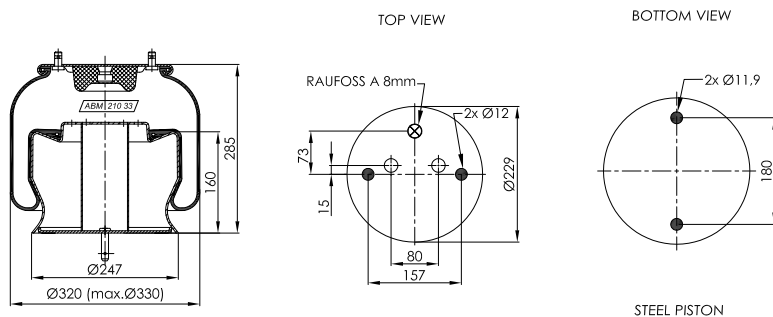

ABM 210 33 A 03

OE NUMBER
SCANIA 1386200

CROSS REFERENCE
CONTITECH 6701 N P01
GOODYEAR 1R13-745
PHOENIX 1 DF 23 D-1

FITTING KIT
NFK 036