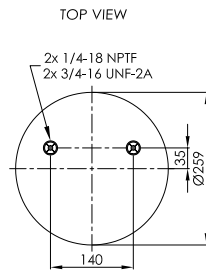

ABM 5642 35 W 48

PLASTIC PISTON

OE NUMBER
HENDRICKSON S-20900; S-21800
NAVISTAR 1R13-249

CROSS REFERENCE
CONTITECH 10 10.5-15 P 460
FIRESTONE ORDER NO W01 358 8709
GOODYEAR 1R13-159

MAX. TORQUE
1/4" - 15 lb/ft
3/4" - 30 lb/ft
1/2" - 25 lb/ft