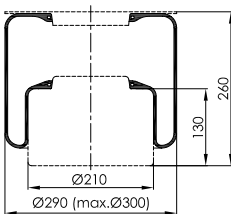

AB 455

OE NUMBER

MAN 81.43601.0095; 81.43601.0097
81.43601.0100; 81.43601.0102
81.43601.0105; 81.43601.0126

CROSS REFERENCE

CONTITECH 916 N1
GOODYEAR 9015
FIRESTONE 1R1A 460 295
FIRESTONE ORDER NO W01 095 0555
PHOENIX 1 F 21 C-5
CF GOMMA 15C 290-30
CF GOMMA CODE 88802
VIBRACOUSTIC V 1 F 21 C-5