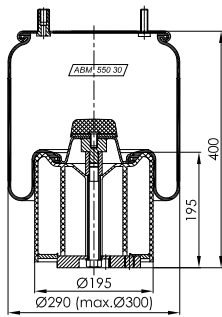

ABM 550 30 E 25

PLASTIC PISTON

OE NUMBER

BPW

05.429.43.25.0

MAX. TORQUE

M 18x1,5

- 40 Nm

M 12

- 40 Nm

M 16

- 60 Nm