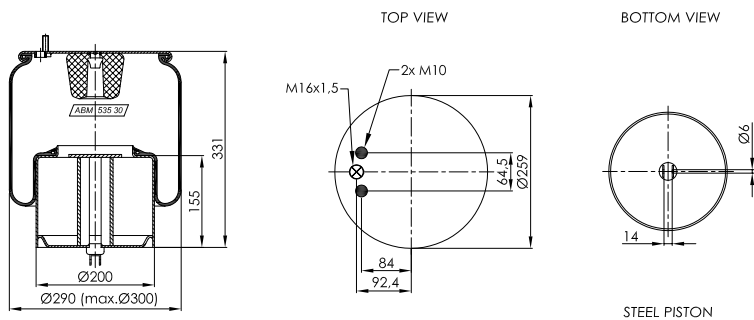

ABM 535 30 D 10

OE NUMBER
VOLVO 1 076 594; 20 554 755

CROSS REFERENCE
CONTITECH 4713 N P02
FIRESTONE 1T17 BR-8
FIRESTONE ORDER NO W01 M58 9706
GOODYEAR 1R12-762
PHOENIX 1 DF 22 C-1
VIBRACOUSTIC V 1 DF 22 C-1

MAX. TORQUE
M 16x1,5 - 20 Nm
M 10 - 35 Nm

FITTING KIT
NFK 020