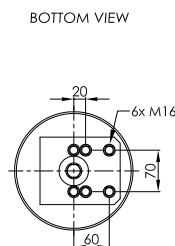

ABM 530 30 A 07

PLASTIC PISTON

OE NUMBER

BPW 05.429.43.21.0; 05.429.43.37.0

CROSS REFERENCE

CONTITECH 940 MB P30
FIRESTONE 1T17 D-4.3
FIRESTONE ORDER NO W01 M58 8585
GOODYEAR 1R11-752
PHOENIX 1 DK 21 K-2
VIBRACOUSTIC V 1 DK 21 KY-4

MAX. TORQUE

M 22x1,5 - 20 Nm
M 12 - 40 Nm
M 16 - 60 Nm

FITTING KIT

NFK 013