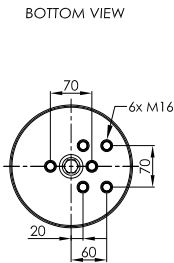

ABM 570 30 A 26

STEEL PISTON

OE NUMBER
BPW

CROSS REFERENCE
GOODYEAR

1R11-715

MAX. TORQUE
M 22x1,5
M 12
M 16

- 20 Nm
- 40 Nm
- 60 Nm