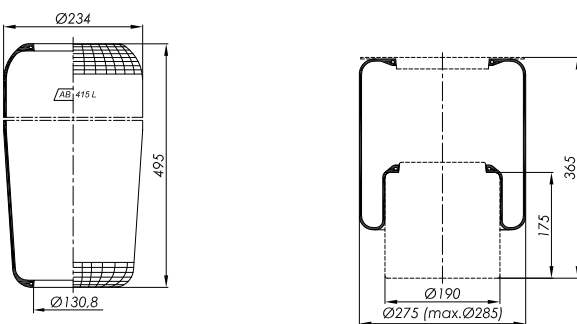

AB 415 SB

OE NUMBER

MERCEDES

A 628 323 00 92

CROSS REFERENCE

CONTITECH
VIBRACOUSTIC

946 N
V 1 F 21 C

AB 415

OE NUMBER

IVECO
MAN

98478799
81.43601.0104; 81.43601.0109;
81.43601.0111; 81.43601.0123;
81.43601.0125; 81.43601.0140;
81.43601.0150

CROSS REFERENCE

CONTITECH
GOODYEAR
FIRESTONE
FIRESTONE ORDER NO
PHOENIX
VIBRACOUSTIC

1884 N1; 1885 N1
9003
1R2A 445-280
W01 095 0429
1 F 20 B
V 1 F 20 B

AB 415 L

OE NUMBER

MAN

81.43601.0071; 81.43601.0072;
81.43601.0110; 81.43601.0128
1 082 085

VOLVO

CROSS REFERENCE

CONTITECH
GOODYEAR
PHOENIX
VIBRACOUSTIC

883 N1
9012
1 F 21 C-2
V 1 F 21 C-2

AB 416

OE NUMBER

IKARUS

B 510040

CROSS REFERENCE

CONTITECH
GOODYEAR
FIRESTONE
FIRESTONE ORDER NO
PHOENIX
VIBRACOUSTIC

701 N
9006
1R3M 340-340
W01 095 0205
1 E 26
V 1 E 26