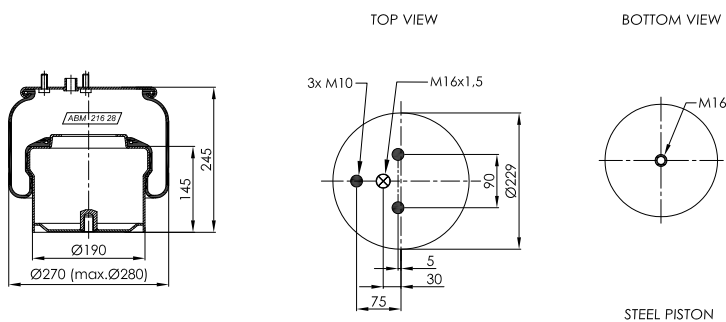

ABM 216 28 B 02

OE NUMBER
DAF / VDL 1279141; 1698434

CROSS REFERENCE
CONTITECH 889 M K2
GOODYEAR 1R11-843
FIRESTONE 1T15LLR-5
FIRESTONE ORDER NO W01 M58 8679

MAX. TORQUE
M 16x1,5 - 20 Nm
M 10 - 35 Nm
M 16 - 90 Nm

FITTING KIT
NFK 016