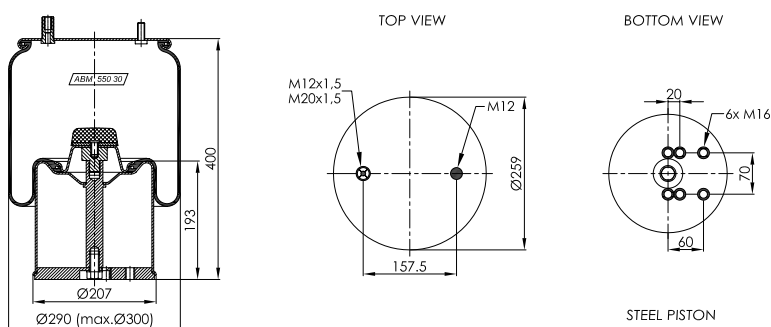

ABM 550 30 A 06

OE NUMBER
BPW 05.429.40.10.1; 05.429.40.28.1;
05.429.40.36.1
05.429.40.52.1; 05.429.40.64.1

CROSS REFERENCE
FIRESTONE 1T17 D-8.3
FIRESTONE ORDER NO W01 M58 8619
GOODYEAR 1R11-762
PHOENIX 1 DK 21-1
VIBRACOUSTIC V 1 DK 21 X1

MAX. TORQUE
M 22x1,5 - 20 Nm
M 12 - 40 Nm
M 16 - 90 Nm

FITTING KIT
NFK 013