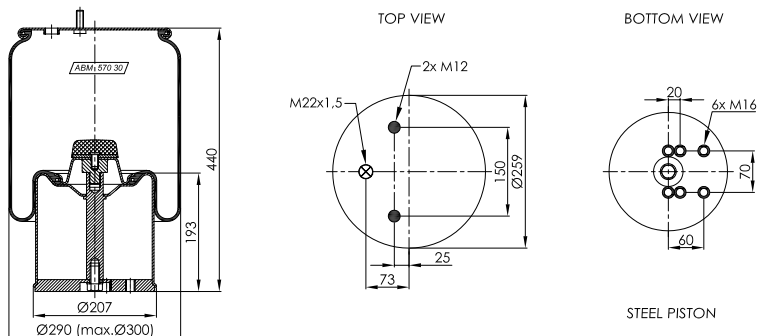

ABM 570 30 A 06

OE NUMBER
BPW 05.429.41.20.1

CROSS REFERENCE
GOODYEAR 1R11-715

MAX. TORQUE
M 22x1,5 - 20 Nm
M 12 - 40 Nm
M 16 - 90 Nm