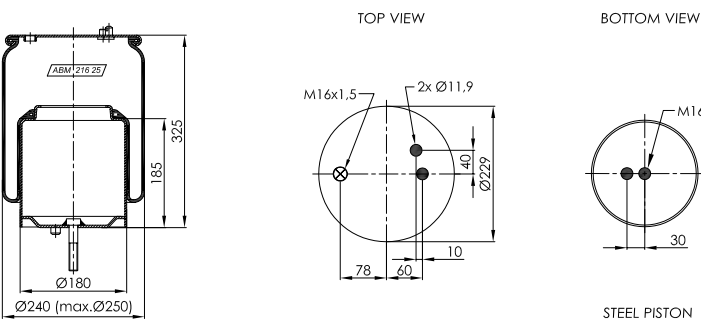

ABM 216 25 G 20

OE NUMBER
SCANIA

CROSS REFERENCE
FIRESTONE 1T15 UR-9
FIRESTONE ORDER NO W01 M58 8653

MAX. TORQUE

M 16x1,5	- 20 Nm
M 16	- 90 Nm