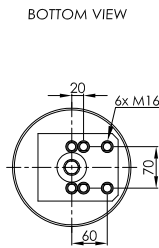

ABM 550 30 A 25

PLASTIC PISTON

OE NUMBER

BPW 05.429.43.20.0; 05.429.43.34.0; 05.429.43.56.0

CROSS REFERENCE

CONTITECH 941 MB P30
FIRESTONE 1T17 D-8.3
FIRESTONE ORDER NO W01 M58 8668
GOODYEAR 1R11-743
PHOENIX 1 DK 21-2
VIBRACOUSTIC V 1 DK 21 Y1

MAX. TORQUE

M 22x1,5 - 20 Nm
M 12 - 40 Nm
M 16 - 60 Nm

FITTING KIT

NFK 013