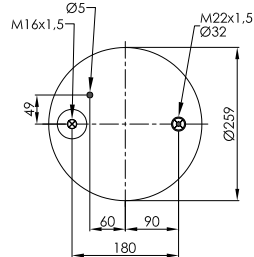

TOP VIEW

BOTTOM VIEW

PLASTIC PISTON