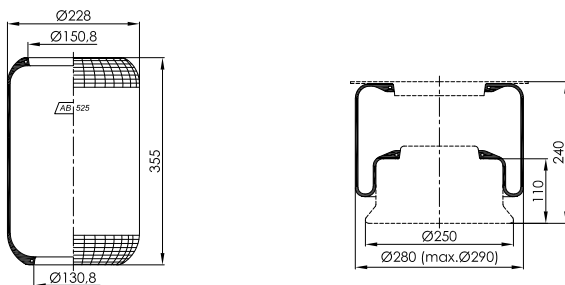

AB 525

OE NUMBER

VOLVO 3 027 271

CROSS REFERENCE

GOODYEAR 9004
FIRESTONE 1R5P 345-290
FIRESTONE ORDER NO W01 095 0381
PHOENIX 2 G 20
VIBRACOUSTIC V 2 G 20