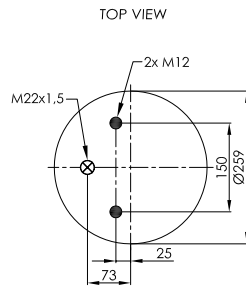

ABM 550 30 A 25

PLASTIC PISTON

OE NUMBER

BPW 05.429.43.20.0; 05.429.43.34.0; 05.429.43.56.0

CROSS REFERENCE

CONTITECH 941 MB P30
FIRESTONE 1T17 D-8.3
FIRESTONE ORDER NO W01 M58 8668
GOODYEAR 1R11-743
PHOENIX 1 DK 21-2
VIBRACOUSTIC V 1 DK 21 Y1

MAX. TORQUE

M 22x1,5 - 20 Nm
M 12 - 40 Nm
M 16 - 60 Nm

FITTING KIT

NFK 013