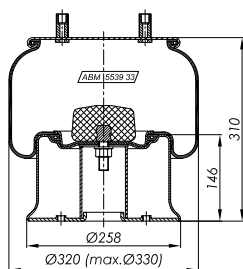

ABM 5539 33 W 60

STEEL PISTON

OE NUMBER
HENDRICKSON S-22045
HENDRICKSON S-21623

CROSS REFERENCE
AUTOMANN 1DK25B-8755
CONTITECH 10 10-15 P 522
FIRESTONE 1T 17B-5
FIRESTONE ORDER NO W01 358 8755
GOODYEAR 1R13-124; 566263050
PRIMERIDE AS PR10B15 8755
TAURUS 6390
TRIANGLE AS-8522
TRP AS87550

MAX. TORQUE
1/4" - 15 lb/ft
3/4" - 30 lb/ft
1/2" - 44 lb/ft