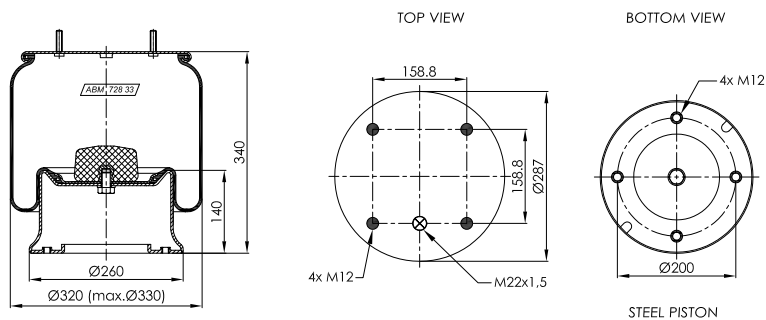

ABM 728 33 B 35

OE NUMBER	
ROR	21225331
CROSS REFERENCE	
FIRESTONE	1T19 L-7
FIRESTONE ORDER NO	W01 M58 8773
MAX. TORQUE	
M 22x1,5	- 20 Nm
M 12	- 40 Nm
M 12	- 60 Nm