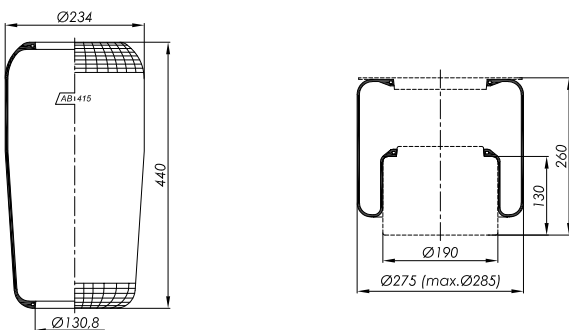

AB 415

OE NUMBER

IVECO
MAN

98478799
81.43601.0104; 81.43601.0109;
81.43601.0111; 81.43601.0123;
81.43601.0125; 81.43601.0140;
81.43601.0150

CROSS REFERENCE

CONTITECH
GOODYEAR
FIRESTONE
FIRESTONE ORDER NO
PHOENIX
VIBRACOUSTIC

1884 N1; 1885 N1
9003
1R2A 445-280
W01 095 0429
1 F 20 B
V 1 F 20 B