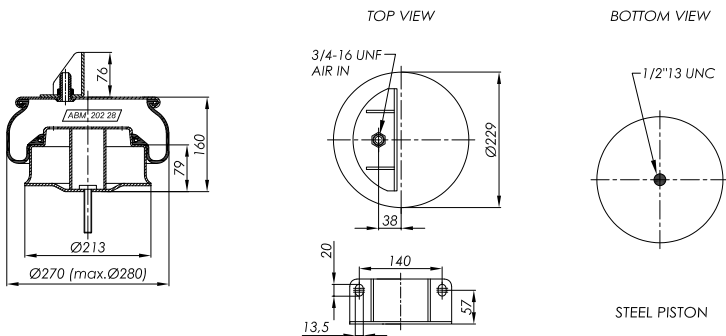

ABM 202 28 M 44

OE NUMBER
KENWORTH K-303-18

CROSS REFERENCE
AUTOMANN 1 DK 20 G-9617
CONTITECH 9 9-9 P 860
FIRESTONE 1T15 LA
FIRESTONE ORDER NO W01 358 9617
GOODYEAR 1R11-219
TRIANGLE AS-8860
TRP AS96170

MAX. TORQUE
3/4" - 20 lb/ft
1/2" - 44 lb/ft