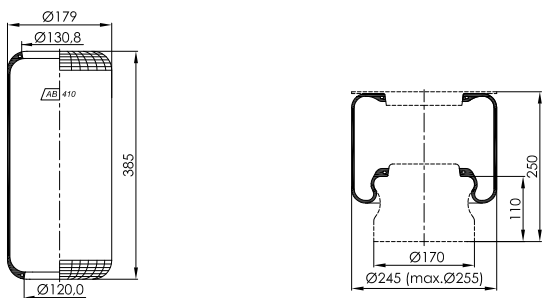

AB 410

OE NUMBER

VOLVO 3 111 277

CROSS REFERENCE

FIRESTONE 1R4U 395-260
FIRESTONE ORDER NO W01 095 0453