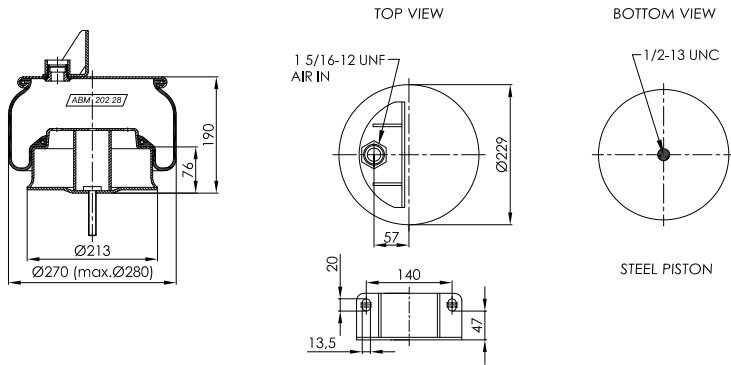

ABM 202 28 J 44

OE NUMBER
KENWORTH C81-1004

CROSS REFERENCE
AUTOMANN 1DK20G-9547X
FIRESTONE 1T15 LA-1
FIRESTONE ORDER NO W01 358 9547
GOODYEAR 1R11-268
TRIANGLE AS-8859
TRP AS95470

MAX. TORQUE
1-5/16" - 30 lb/ft
1/2" - 44 lb/ft