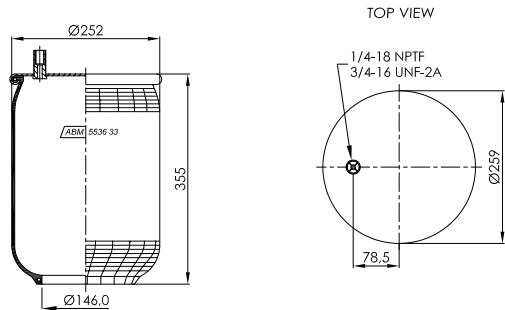

ABM 5536 33 B

OE NUMBER
BRAKE & WHEEL
HENDRICKSON
RIDEWELL
VOLVO
WATSON & CHALIN

MAX. TORQUE
1/4"
3/4" - 15 lb/ft
- 30 lb/ft