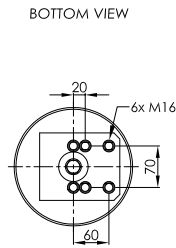

ABM 550 30 E 25

PLASTIC PISTON

OE NUMBER

BPW

05.429.43.25.0

MAX. TORQUE

M 18x1,5

- 40 Nm

M 12

- 40 Nm

M 16

- 60 Nm