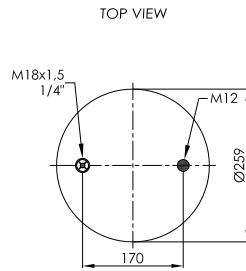

ABM 550 30 E 25

PLASTIC PISTON

OE NUMBER

BPW

05.429.43.25.0

MAX. TORQUE

M 18x1,5

- 40 Nm

M 12

- 40 Nm

M 16

- 60 Nm