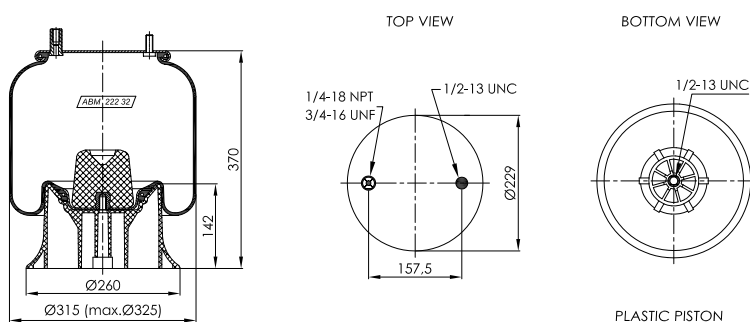

ABM 222 32 D 11

OE NUMBER
HENDRICKSON

HA 100016

CROSS REFERENCE
CONTITECH
GOODYEAR

4156 N P10
1R12-461

MAX. TORQUE

1/4" - 15 lb/ft
3/4" - 30 lb/ft
1/2" - 30 lb/ft
1/2" - 44 lb/ft