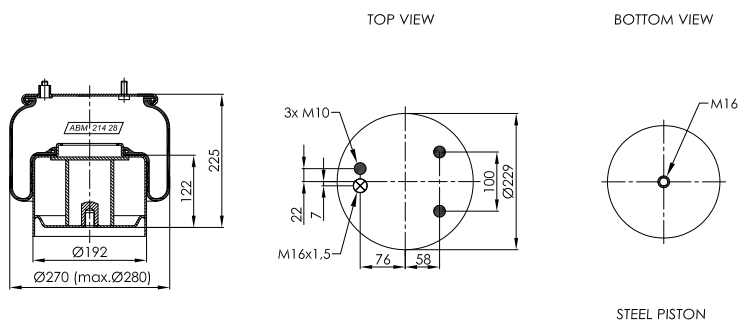

ABM 214 28 A 04

OE NUMBER
DAF / VDL 1240503; 1697685

CROSS REFERENCE
CONTITECH 887 MK2
FIRESTONE 1T15LNR-3
FIRESTONE ORDER NO W01 D08 8686

MAX. TORQUE
M 16x1,5 - 20 Nm
M 10 - 35 Nm
M 16 - 90 Nm

FITTING KIT
NFK 016