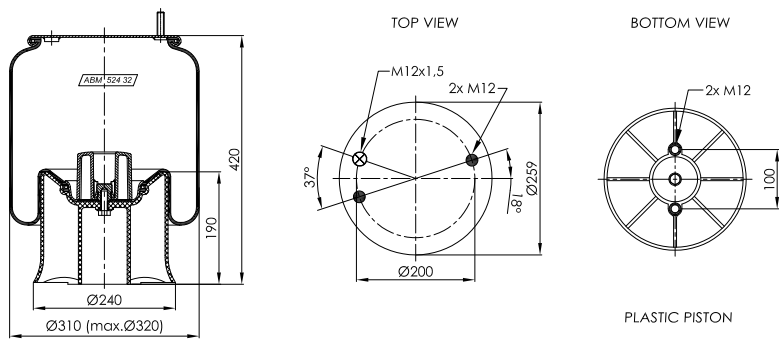

ABM 524 32 L 33

OE NUMBER
ROR 21231515

CROSS REFERENCE
FIRESTONE 1T17 BPZ11
FIRESTONE ORDER NO W01 R88 2244

MAX. TORQUE
M 12x1,5 - 20 Nm
M 12 - 40 Nm
M 12 - 60 Nm