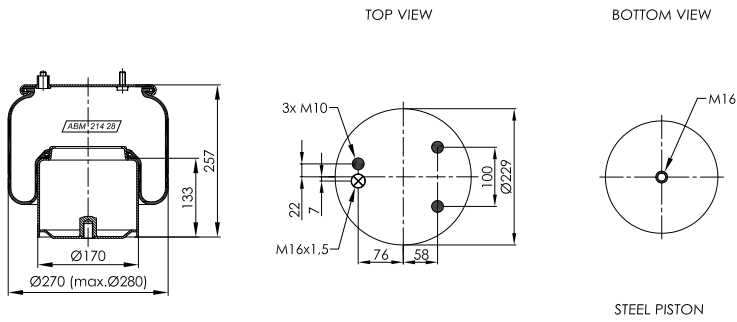

ABM 214 28 A 05

OE NUMBER
DAF / VDL 1266382; 1697682

CROSS REFERENCE
CONTITECH 887 MK3
FIRESTONE 1T15LNR-3
FIRESTONE ORDER NO W01 M58 8682

MAX. TORQUE
M 16x1,5 - 20 Nm
M 10 - 35 Nm
M 16 - 90 Nm

FITTING KIT
NFK 016

ABM 214 28 C 03