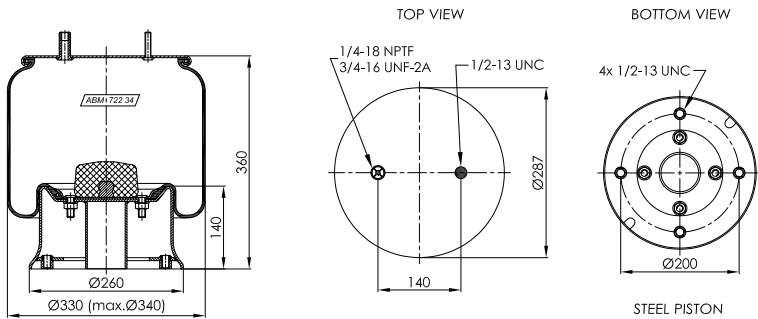

ABM 722 34 Y 68

OE NUMBER
SAF

90557110

CROSS REFERENCE
FIRESTONE 1T19LB-8
FIRESTONE ORDER NO. W01 358 9141

MAX. TORQUE
3/4" - 30 lb/ft
1/4" - 15 lb/ft
1/2" - 30 lb/ft
1/2" - 30 lb/ft