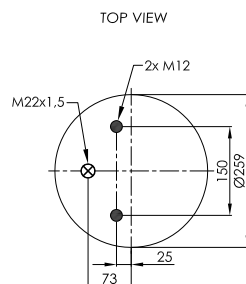

ABM 530 30 A 07

PLASTIC PISTON

OE NUMBER

BPW 05.429.43.21.0; 05.429.43.37.0

CROSS REFERENCE

CONTITECH 940 MB P30
FIRESTONE 1T17 D-4.3
FIRESTONE ORDER NO W01 M58 8585
GOODYEAR 1R11-752
PHOENIX 1 DK 21 K-2
VIBRACOUSTIC V 1 DK 21 KY-4

MAX. TORQUE

M 22x1,5 - 20 Nm
M 12 - 40 Nm
M 16 - 60 Nm

FITTING KIT

NFK 013