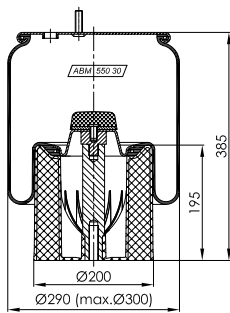

ABM 550 30 A 29

PLASTIC PISTON

OE NUMBER

BPW 05.429.43.85.0

CROSS REFERENCE

CONTITECH 941 MB P01
FIRESTONE 1T17 J-11.8
FIRESTONE ORDER NO W01 M58 8072
PHOENIX 1 DK 21-4

MAX. TORQUE

M 22x1,5 - 20 Nm
M 12 - 40 Nm
M 16 - 90 Nm