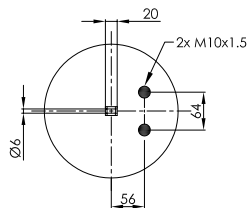

BOTTOM VIEW

STEEL PISTON