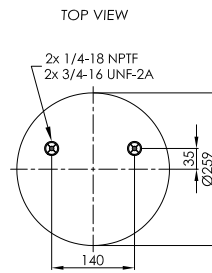

ABM 5539 33 W

OE NUMBER
HENDRICKSON

MAX. TORQUE
1/4" - 15 lb/ft
3/4" - 30 lb/ft