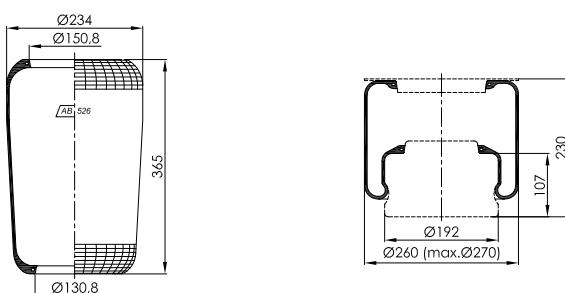

AB 526

OE NUMBER

IRIS 5.001.843.640

CROSS REFERENCE

CONTITECH 1924 N1
GOODYEAR 9113
PHOENIX 2 F 18