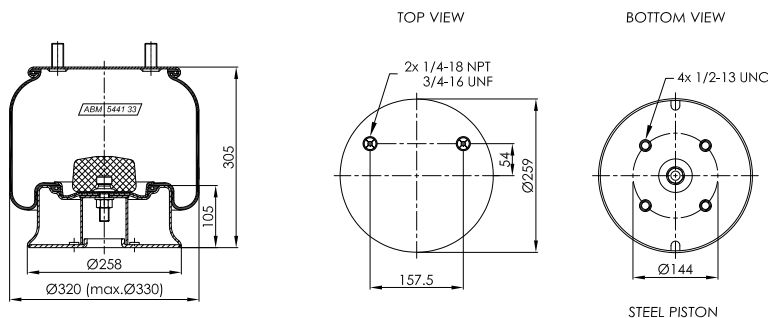

ABM 5441 33 T 40

OE NUMBER
WATSON & CHALIN AS-0107-G

CROSS REFERENCE
CONTITECH 10 10-16 S 724
GOODYEAR 1R13-155
FIRESTONE ORDER NO W01-358-8637
AUTOMANN 1DK25E-8637
TRP AS07243
TRIANGLE AS-8724

MAX. TORQUE
1/4" - 15 lb/ft
3/4" - 30 lb/ft
1/2" - 30 lb/ft