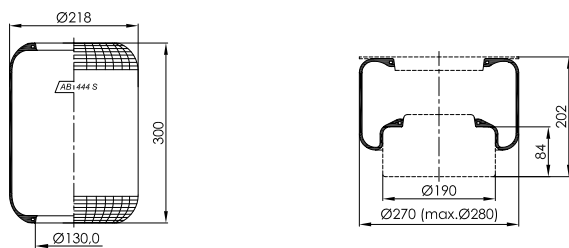

AB 444 S

OE NUMBER

IVECO 41008929

CROSS REFERENCE

CF GOMMA 1S 270-19
CF GOMMA CODE 201732