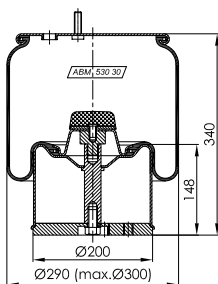

ABM 530 30 A 05

STEEL PISTON

OE NUMBER

BPW 05.429.40.93.1; 05.429.42.41.1

CROSS REFERENCE

FIRESTONE 1T17 D-4.3
FIRESTONE ORDER NO W01 M58 8609
GOODYEAR 1R11-763
PHOENIX 1 DK 21 K-1
VIBRACOUSTIC V 1 DK 21 K X4

MAX. TORQUE

M 22x1,5 - 20 Nm
M 12 - 40 Nm
M 16 - 90 Nm

FITTING KIT

NFK 013