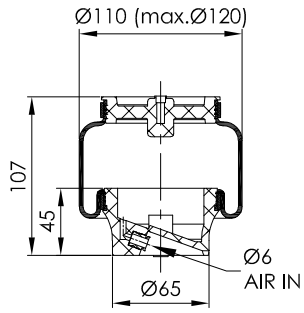

ABS 201

TOP VIEW

BOTTOM VIEW