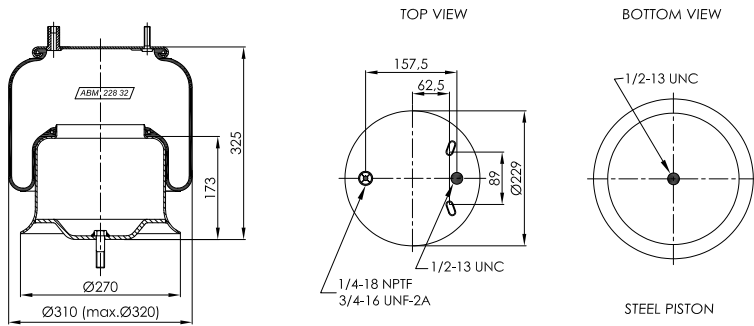

ABM 228 32 A 01

OE NUMBER
FREIGHTLINER

MAX. TORQUE
1/4" - 15 lb/ft
3/4" - 30 lb/ft
1/2" - 30 lb/ft
1/2" - 37 lb/ft