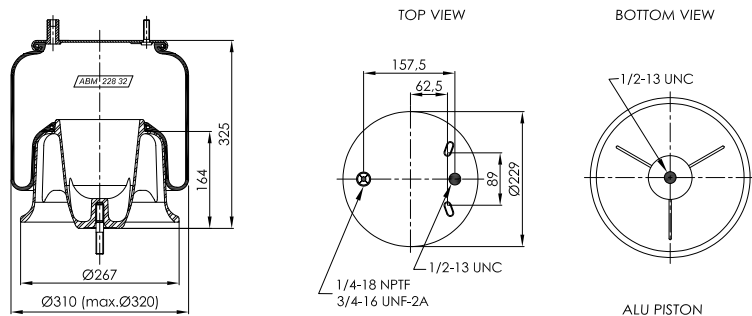

ABM 228 32 A 21

OE NUMBER
FREIGHTLINER 16-15595-000, 16-14004-000,
16-13840-000, 16-16773-000,
A16-14004-000, 681-320-0017,
16-13810-000, 16-19465-000,
16-19466-000, 16-14004-001
SC 2750
85 101 151

LOADGUARD
VOLVO
CROSS REFERENCE
AUTOMANN 1 DF 23-9781
CONTITECH 9 10S-16 A 382
FIRESTONE 1T15 ZR-6
FIRESTONE ORDER NO W01 358 9781
GOODYEAR 1R12-603
TRIANGLE AS-8382
TRP AS9780A

MAX. TORQUE
1/4" - 15 lb/ft
3/4" - 30 lb/ft
1/2" - 30 lb/ft
1/2" - 30 lb/ft