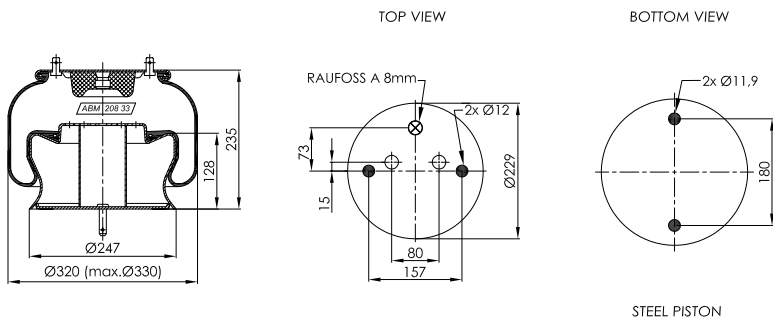

ABM 208 33 A 02

OE NUMBER
SCANIA 1386199

CROSS REFERENCE
CONTITECH 6704 N P01
GOODYEAR 1R13-744
PHOENIX 1 DF 23 C-1

FITTING KIT
NFK 036

ABM 210 33 A