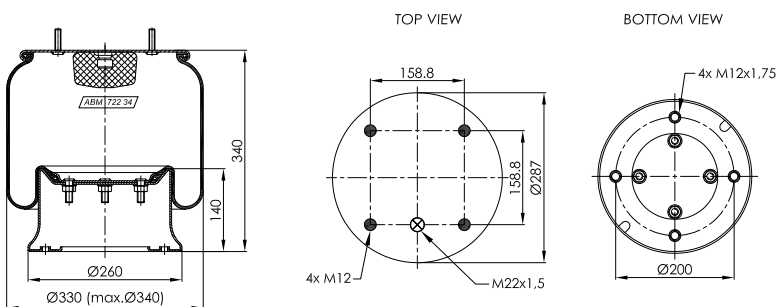

ABM 722 34 A 34

OE NUMBER
SAF

MAX. TORQUE
M 22x1,5 - 20 Nm
M 12 - 60 Nm
M 12 - 40 Nm