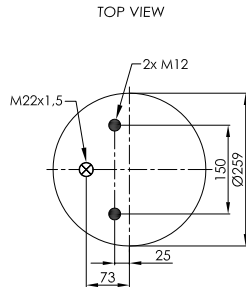

ABM 530 30 A

OE NUMBER

BPW 05.429.40.91.0

CROSS REFERENCE

CONTITECH 940 MB
FIRESTONE 1T17 D-4.3
FIRESTONE ORDER NO W01 M58 8613
GOODYEAR 1R11-703
PHOENIX 1 DK 21 K
VIBRACOUSTIC V 1 DK 21 K

MAX. TORQUE

M 22x1,5 - 20 Nm
M 12 - 40 Nm
M 16 - 90 Nm

FITTING KIT

NFK 026