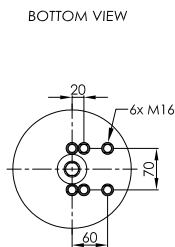

ABM 530 30 A 05

STEEL PISTON

OE NUMBER

BPW 05.429.40.93.1; 05.429.42.41.1

CROSS REFERENCE

FIRESTONE 1T17 D-4.3
FIRESTONE ORDER NO W01 M58 8609
GOODYEAR 1R11-763
PHOENIX 1 DK 21 K-1
VIBRACOUSTIC V 1 DK 21 K X4

MAX. TORQUE

M 22x1,5 - 20 Nm
M 12 - 40 Nm
M 16 - 90 Nm

FITTING KIT

NFK 013