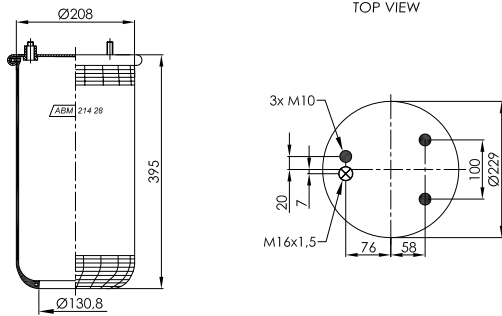

ABM 214 28 A

OE NUMBER
DAF / VDL 513983

CROSS REFERENCE
CONTITECH 887 M
GOODYEAR 1R11-796
FIRESTONE 1T15LNR-3
FIRESTONE ORDER NO W01 M58 0780
VIBRACOUSTIC V 1 DF 18-3 NP

MAX. TORQUE
M 16x1,5 - 20 Nm
M 10 - 35 Nm