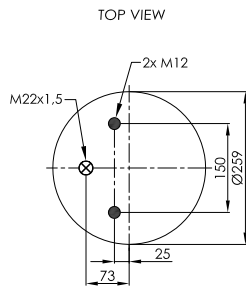

ABM 530 30 A 19

PLASTIC PISTON

OE NUMBER

BPW 05.429.43.86.0

CROSS REFERENCE

CONTITECH 940 MB P01
FIRESTONE 1T17 J-7.8
FIRESTONE ORDER NO W01 M58 8073
PHOENIX 1 DK 21 K-4

MAX. TORQUE

M 22x1,5 - 20 Nm
M 12 - 40 Nm
M 16 - 90 Nm