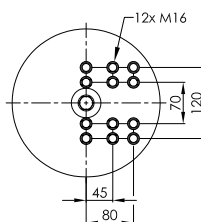

BOTTOM VIEW

STEEL PISTON

OE NUMBER
BPW

05.429.41.22.1

CROSS REFERENCE
GOODYEAR
FIRESTONE
FIRESTONE ORDER NO
VIBRACOUSTIC

1R14-724
1T66 D-7.0
W01 M58 8602
V 1 DK 32 K X 11

MAX. TORQUE
M 22x1,5
M 12
M 16

- 20 Nm
- 40 Nm
- 90 Nm

FITTING KIT
NFK 013