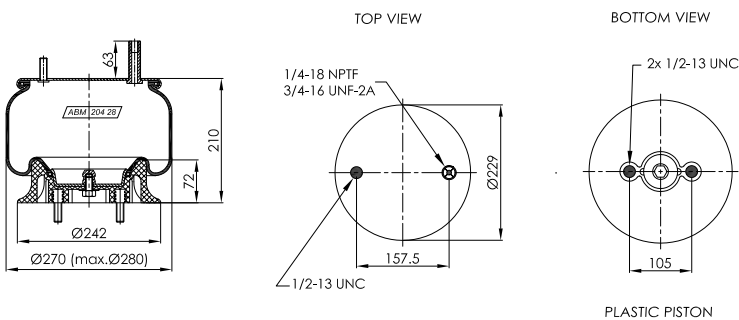

ABM 204 28 L 46

OE NUMBER
DAYTON 352-9422
HENDRICKSON B 13032
KENWORTH K-303-6; K-303-14; K-303-15
LOADGUARD SC 2050
NAVISTAR 554762C-1
VOLVO 85 101 148

CROSS REFERENCE
CONTITECH 9 9-12 P 314
GOODYEAR 1R11-028
FIRESTONE 1 T 15 L 15
FIRESTONE ORDER NO W01 358 9422

MAX. TORQUE
1/4" - 15 lb/ft
3/4" - 30 lb/ft
1/2" - 30 lb/ft
1/2" - 22 lb/ft