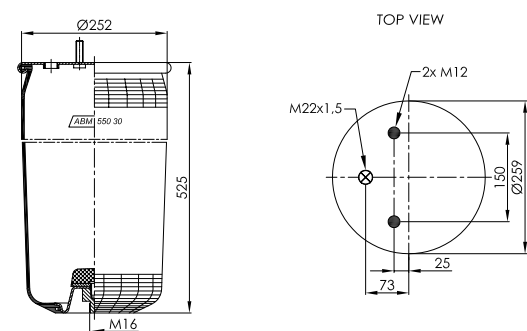

ABM 550 30 A

OE NUMBER
BPW 05.429.40.03.0

CROSS REFERENCE
CONTITECH 941 MB
FIRESTONE 1T17 D-8.3
FIRESTONE ORDER NO W01 M58 8620
GOODYEAR 1R11-700
PHOENIX 1 DK 21
VIBRACOUSTIC V 1 DK 21

MAX. TORQUE
M 22x1,5 - 20 Nm
M 12 - 40 Nm
M 16 - 90 Nm

FITTING KIT
NFK 026