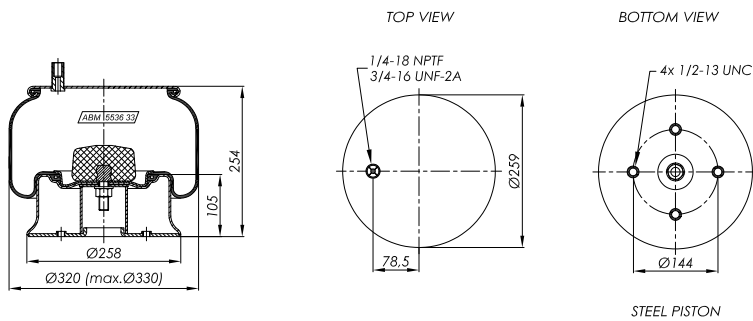

ABM 5536 33 B 40

OE NUMBER
BRAKE & WHEEL
HENDRICKSON
RIDEWELL
VOLVO
WATSON & CHALIN

CROSS REFERENCE
AUTOMANN 1DK231-9270
CONTITECH 9 10-13.5 S 433
FIRESTONE 1T15VP-4
FIRESTONE ORDER NO W01 358 9270
GOODYEAR 1R13-119; 566263053
TAURUS 6385
TRIANGLE AS-8433
TRP AS92700

MAX. TORQUE
1/4" - 15 lb/ft
3/4" - 30 lb/ft
1/2" - 44 lb/ft