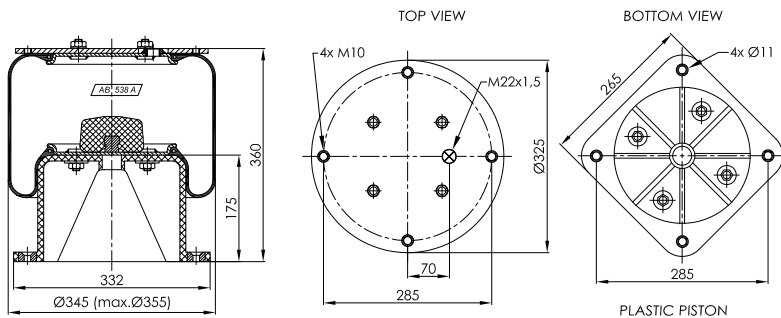

ABK 538 A F 01

OE NUMBER
FLOOR FL7502B

CROSS REFERENCE
PHOENIX 1 E 32 F

MAX. TORQUE
M 22x1,5 - 20 Nm
M 10 - 30 Nm

FITTING KIT
NFK 039