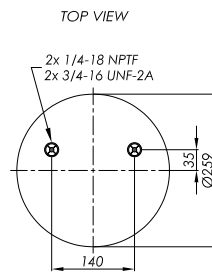

ABM 5539 33 W 60

STEEL PISTON

OE NUMBER
HENDRICKSON S-22045
HENDRICKSON S-21623

CROSS REFERENCE
AUTOMANN 1DK25B-8755
CONTITECH 10 10-15 P 522
FIRESTONE 1T 17B-5
FIRESTONE ORDER NO W01 358 8755
GOODYEAR 1R13-124; 566263050
PRIMERIDE AS PR10B15 8755
TAURUS 6390
TRIANGLE AS-8522
TRP AS87550

MAX. TORQUE
1/4" - 15 lb/ft
3/4" - 30 lb/ft
1/2" - 44 lb/ft