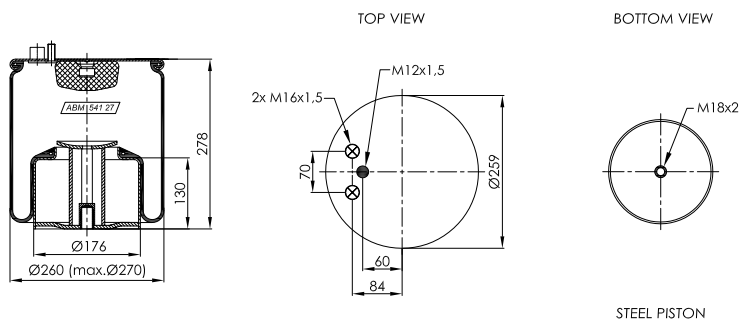

ABM 541 27 B 01

OE NUMBER

MAN

81.43601.6036; 81.43601.6056

CROSS REFERENCE

CONTITECH
FIRESTONE
FIRESTONE ORDER NO
GOODYEAR
VIBRACOUSTIC

4882 N1 P05
1T17 TWR-8
W01 M58 9880
1R10-709
V 1 DF 16-2

MAX. TORQUE

M 16x1,5
M 12x1,5
M 18x2

- 20 Nm
- 40 Nm
- 90 Nm

FITTING KIT

NFK 038