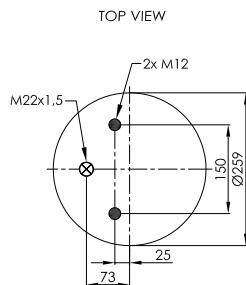

ABM 530 30 A 05

STEEL PISTON

OE NUMBER

BPW 05.429.40.93.1; 05.429.42.41.1

CROSS REFERENCE

FIRESTONE 1T17 D-4.3
FIRESTONE ORDER NO W01 M58 8609
GOODYEAR 1R11-763
PHOENIX 1 DK 21 K-1
VIBRACOUSTIC V 1 DK 21 K X4

MAX. TORQUE

M 22x1,5 - 20 Nm
M 12 - 40 Nm
M 16 - 90 Nm

FITTING KIT

NFK 013