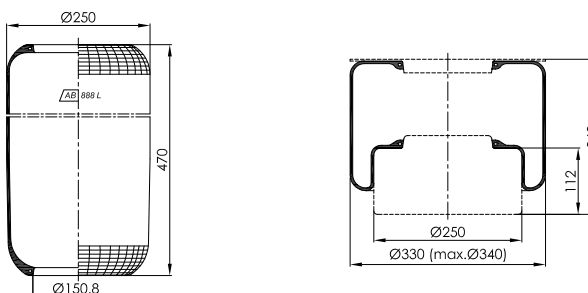

AB 888 L

OE NUMBER

IRIS 5.000.296.816

CROSS REFERENCE

CONTITECH 876 N
GOODYEAR 8314