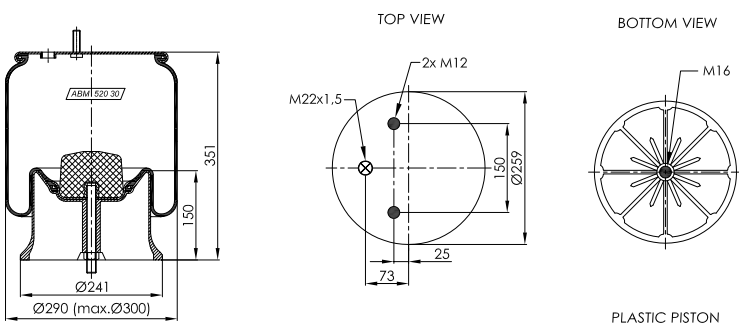

ABM 520 30 A 11

OE NUMBER
SAF 3.229.0033.00

CROSS REFERENCE
CONTITECH 4022 N P05
FIRESTONE 1T17 BS-6
FIRESTONE ORDER NO W01 M58 8612
GOODYEAR 1R11-781
PHOENIX 1 DK 22 E-11
VIBRACOUSTIC V 1 DK 22 E-10

MAX. TORQUE
M 22x1,5 - 20 Nm
M 12 - 40 Nm
M 16 - 90 Nm

FITTING KIT
NFK 010