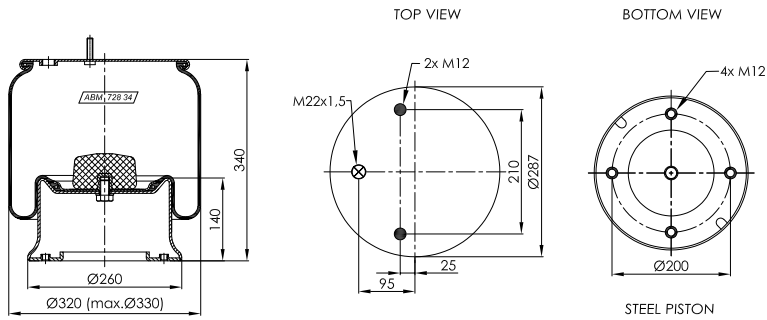

ABM 728 34 C 34

CROSS REFERENCE

FIRESTONE 1T19LB-8
FIRESTONE ORDER NO. W01 M58 5518

MAX. TORQUE

M 22x1,5 - 20 Nm
M 12 - 40 Nm
M 12 - 60 Nm