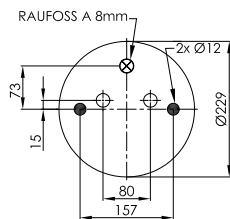

TOP VIEW

OE NUMBER

SCANIA