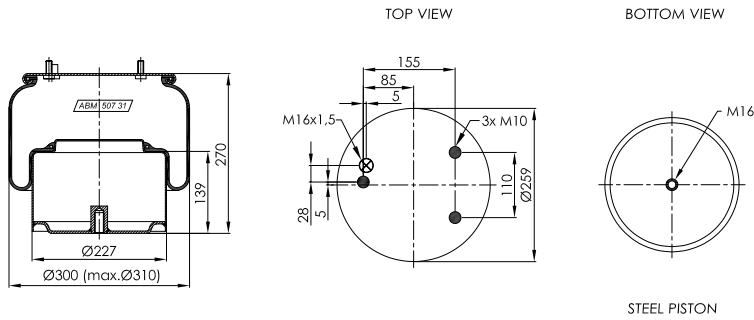

ABM 507 31 A 01

OE NUMBER
DAF/VDL 388165; 388166

CROSS REFERENCE
CONTITECH 836 MK1
FIRESTONE 1T17 AR-4.5
FIRESTONE ORDER NO W01 M58 8722
GOODYEAR 1R12-712
PHOENIX 1 DF 25-11
VIBRACOUSTIC V 1 DF 25-11

MAX. TORQUE
M 16x1,5 - 20 Nm
M 10 - 35 Nm
M 16 - 90 Nm

FITTING KIT
NFK 016