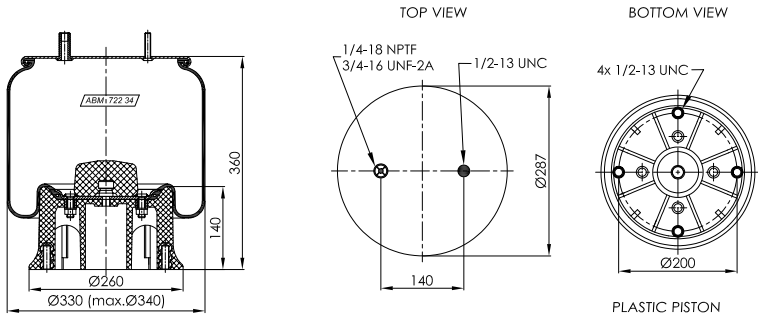

ABM 722 34 Y 69

OE NUMBER
SAF

90557110

CROSS REFERENCE
FIRESTONE 1T19LB-8
FIRESTONE ORDER NO. W01 358 9141

MAX. TORQUE
3/4" - 30 lb/ft
1/4" - 15 lb/ft
1/2" - 30 lb/ft
1/2" - 30 lb/ft