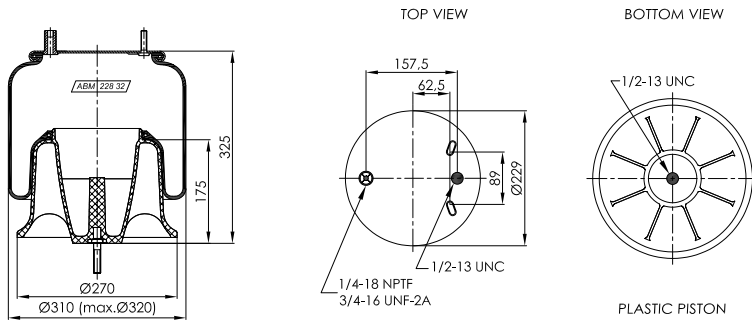

ABM 228 32 A 11

OE NUMBER
FREIGHTLINER 16-15595-000, 16-14004-000,
16-13840-000, 16-16773-000,
16-14004-001, 16-13810-002,
16-14377-000, A16-13668-002,
16-19468-000, 16-19467-000,
16-13810-001, 16-15595-001
16-15595-002, 16-16825-000
SC 2750
85 101 151

LOADGUARD
VOLVO
CROSS REFERENCE
CONTITECH 9 10S-16 A 999
FIRESTONE 1T15 ZR-6
FIRESTONE ORDER NO W01 358 9780
GOODYEAR 1R12-303
VIBRACOUSTIC V 1 DK 23 K-9780

MAX. TORQUE
1/4" - 15 lb/ft
3/4" - 30 lb/ft
1/2" - 30 lb/ft
1/2" - 15 lb/ft