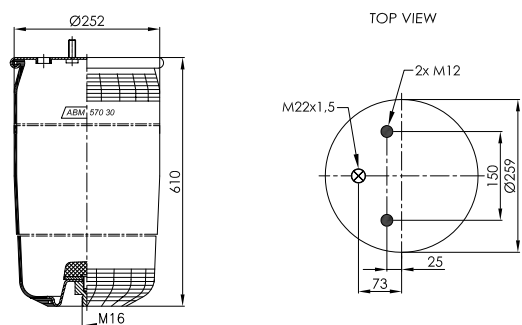

ABM 570 30 A

OE NUMBER
BPW 05.429.40.72.0

CROSS REFERENCE
CONTITECH 951 MB
FIRESTONE 1T17 D-12
FIRESTONE ORDER NO W01 M58 8621
GOODYEAR 1R11-704

MAX. TORQUE
M 22x1,5 - 20 Nm
M 12 - 40 Nm
M 16 - 90 Nm