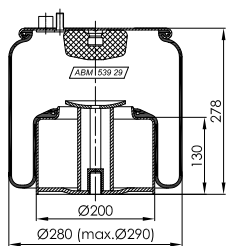

ABM 539 29 A 02

STEEL PISTON

OE NUMBER

MAN 81.43600.6035; 81.43600.6055

CROSS REFERENCE

CONTITECH 4884 N1 P06
FIRESTONE 1T17 TWR-8
FIRESTONE ORDER NO W01 M58 9880
GOODYEAR 1R11-861
VIBRACOUSTIC V 1 DF 19 B-1

MAX. TORQUE

M 16x1,5 - 20 Nm
M 12x1,5 - 40 Nm
M 18x2 - 90 Nm

FITTING KIT

NFK 038