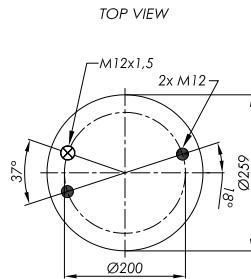

ABM 528 32 L 34

PLASTIC PISTON

OE NUMBER

ROR 21231515

CROSS REFERENCE

FIRESTONE 1T 17B
FIRESTONE ORDER NO W01 M58 2244

MAX. TORQUE

M 12x1,5 - 20 Nm
M 12x1,75 - 40 Nm
M 12x1,75 - 60 Nm