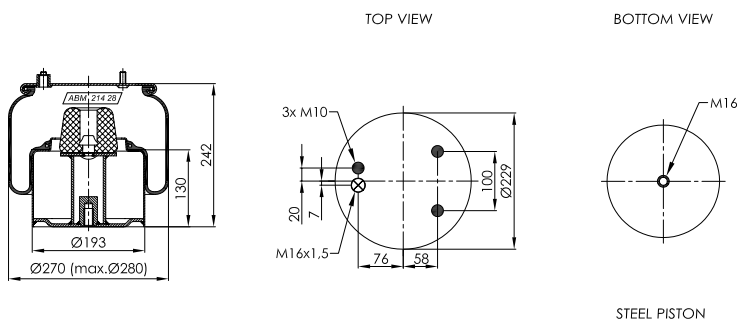

ABM 214 28 A 03

OE NUMBER
DAF / VDL 1141525; 41141525; 41154761;
1154761

CROSS REFERENCE
CONTITECH 887 N P04
GOODYEAR 1R11-797
FIRESTONE 1T15LNR-3
FIRESTONE ORDER NO W01 M58 5785
VIBRACOUSTIC V 1 DF 18-3

MAX. TORQUE
M 16x1,5 - 20 Nm
M 10 - 35 Nm
M 16 - 90 Nm

FITTING KIT
NFK 016