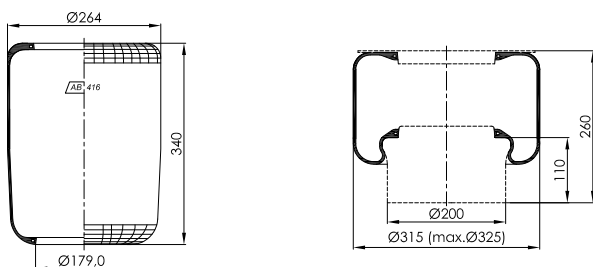

AB 415 SB

OE NUMBER

MERCEDES

A 628 323 00 92

CROSS REFERENCE

CONTITECH
VIBRACOUSTIC

946 N
V 1 F 21 C

AB 415

OE NUMBER

IVECO
MAN

98478799
81.43601.0104; 81.43601.0109;
81.43601.0111; 81.43601.0123;
81.43601.0125; 81.43601.0140;
81.43601.0150

CROSS REFERENCE

CONTITECH
GOODYEAR
FIRESTONE
FIRESTONE ORDER NO
PHOENIX
VIBRACOUSTIC

1884 N1; 1885 N1
9003
1R2A 445-280
W01 095 0429
1 F 20 B
V 1 F 20 B

AB 415 L

OE NUMBER

MAN

81.43601.0071; 81.43601.0072;
81.43601.0110; 81.43601.0128
1 082 085

VOLVO

CROSS REFERENCE

CONTITECH
GOODYEAR
PHOENIX
VIBRACOUSTIC

883 N1
9012
1 F 21 C-2
V 1 F 21 C-2

AB 416

OE NUMBER

IKARUS

B 510040

CROSS REFERENCE

CONTITECH
GOODYEAR
FIRESTONE
FIRESTONE ORDER NO
PHOENIX
VIBRACOUSTIC

701 N
9006
1R3M 340-340
W01 095 0205
1 E 26
V 1 E 26