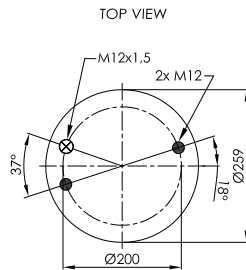

ABM 545 30 L 15

PLASTIC PISTON

OE NUMBER

ROR 21229626; 21229214

CROSS REFERENCE

FIRESTONE 1T17 DJ-7
FIRESTONE ORDER NO W01 R88 8583

MAX. TORQUE

M 12x1,5 - 20 Nm
M 12 - 40 Nm
M 12 - 40 Nm