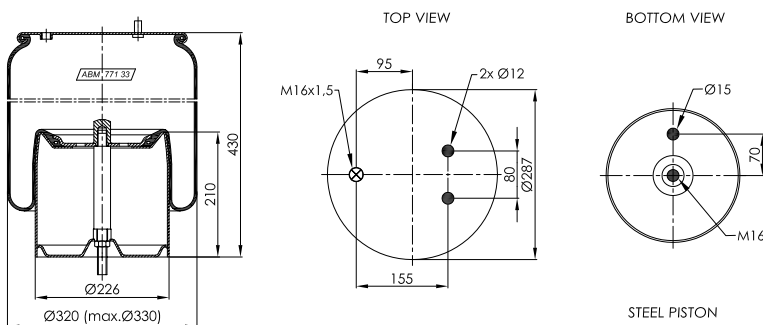

ABM 771 33 N 55

OE NUMBER

SCANIA 1903608; 1944314

CROSS REFERENCE

CONTITECH 6700 N P02
GOODYEAR 1R14-869
FIRESTONE ORDER NO W01 M58 8535

MAX. TORQUE

M 16x1,5 - 20 Nm
M 16 - 90 Nm