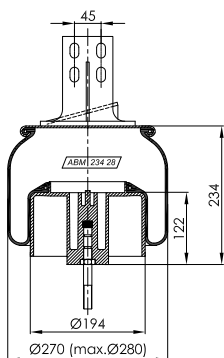

ABM 234 28 D 11

TOP VIEW