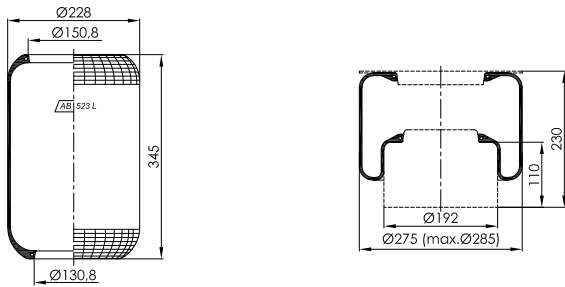

AB 523 L

OE NUMBER

VOLVO 3 027 271

CROSS REFERENCE

CONTITECH 1417 N