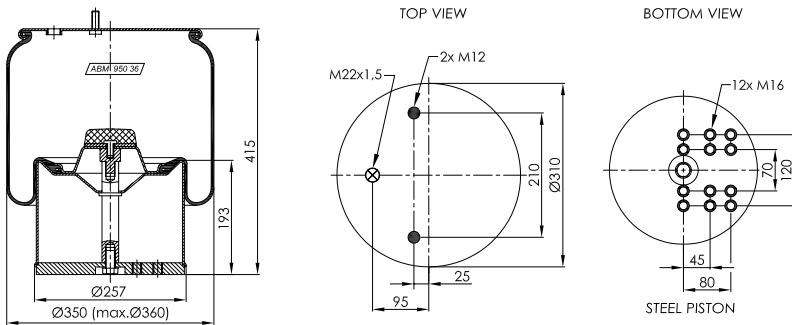

ABM 950 36 A 61

OE NUMBER

BPW 05.429.40.08.1; 05.429.41.36.1;
05.429.41.54.0

CROSS REFERENCE

GOODYEAR	1R14-712
FIRESTONE	1T66 D-10.8
FIRESTONE ORDER NO	W01 M58 8966
PHOENIX	1 DK 32-1
VIBRACOUSTIC	V 1 DK 32 X-9

MAX. TORQUE

M 22x1,5	- 20 Nm
M 12	- 40 Nm
M 16	- 90 Nm

FITTING KIT

NFK 013