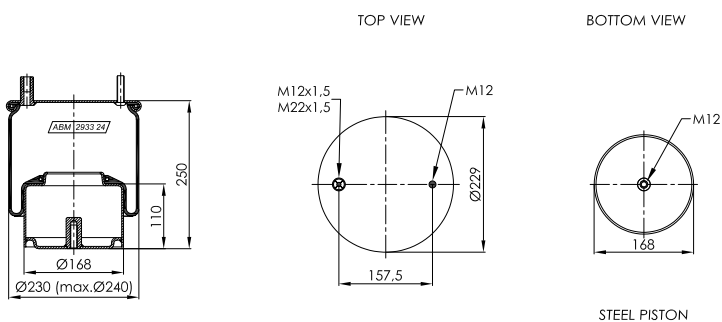

ABM 2933 24 A 20

OE NUMBER
DENNIS 664250

CROSS REFERENCE
FIRESTONE 1T15 DR3
FIRESTONE ORDER NO W01 M58 8461