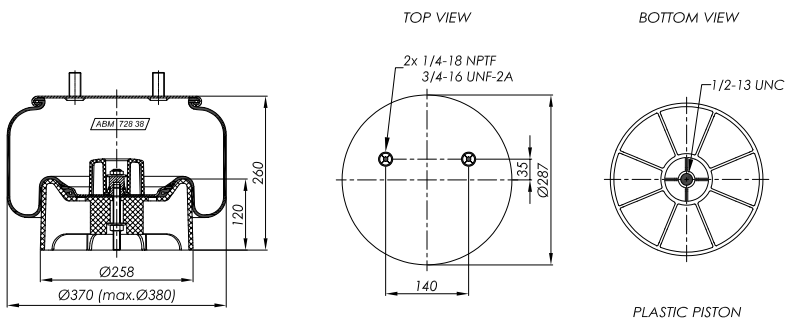

ABM 728 38 P 67

OE NUMBER

HENDRICKSON C-25873
TRIANGLE AS-8745
WATSON & CHALIN AS-0159

CROSS REFERENCE

CONTITECH 11 10.5F-17 P 745
GOODYEAR 1R14-172
FIRESTONE 1T19 LF-7
FIRESTONE ORDER NO. W01 358 8774

MAX. TORQUE

1/4" - 15 lb/ft
3/4" - 30 lb/ft
1/2" - 30 lb/ft