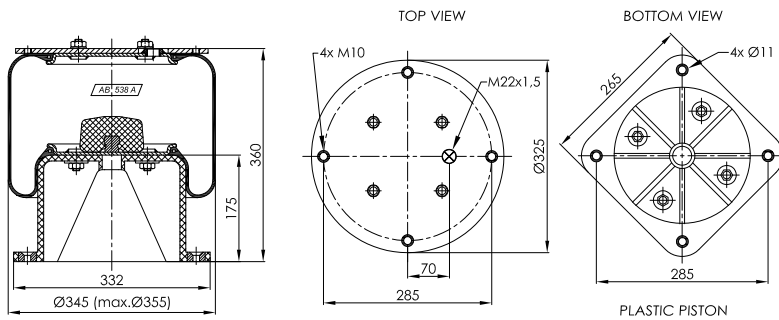

ABK 538 A F 01

OE NUMBER
FLOOR FL7502B

CROSS REFERENCE
PHOENIX 1 E 32 F

MAX. TORQUE
M 22x1,5 - 20 Nm
M 10 - 30 Nm

FITTING KIT
NFK 039