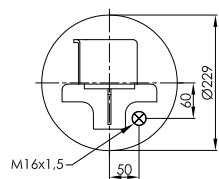

BOTTOM VIEW