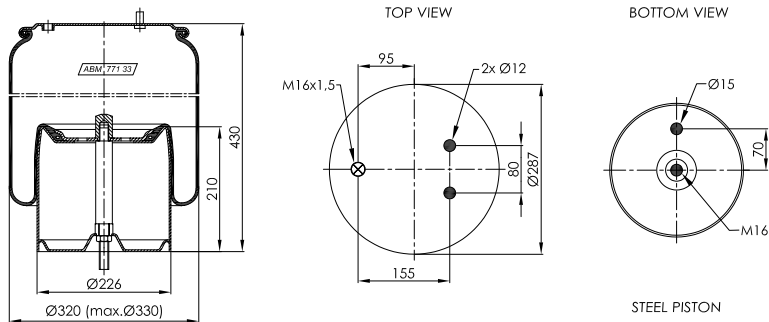

ABM 771 33 W 55

OE NUMBER
SCANIA 1903608; 1944314

CROSS REFERENCE
CONTITECH 6700 N P02
GOODYEAR 1R14-869
FIRESTONE ORDER NO W01 M58 8535

MAX. TORQUE
M 16x1,5 - 20 Nm
M 16 - 90 Nm