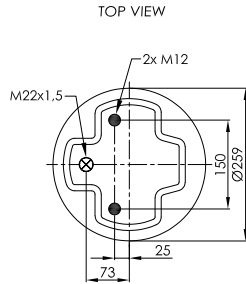

ABM 5549 29 B 15

PLASTIC PISTON

OE NUMBER
MERCEDES

A 946 328 14 01

CROSS REFERENCE
CONTITECH
FIRESTONE
FIRESTONE ORDER NO

4157 N P14
1T 17D
W01 M58 9720

MAX. TORQUE
M 22x1,5
M 12
M 12

- 20 Nm
- 40 Nm
- 40 Nm