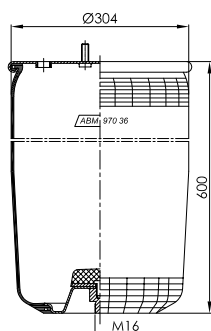

ABM 970 36 A

OE NUMBER

BPW 05.429.40.05.0

CROSS REFERENCE

CONTITECH 942 MB
GOODYEAR 1R14-700
FIRESTONE 1T66 D-13.5
FIRESTONE ORDER NO W01 M58 8611
PHOENIX 1 DK 32 L
VIBRACOUSTIC V 1 DK 32 L

MAX. TORQUE

M 22x1,5 - 20 Nm
M 12 - 40 Nm
M 16 - 90 Nm

FITTING KIT

NFK 026