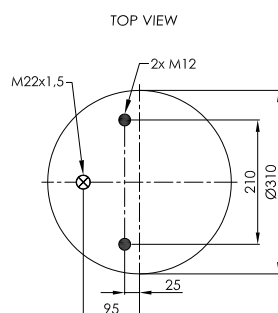

ABM 970 36 A

OE NUMBER

BPW 05.429.40.05.0

CROSS REFERENCE

CONTITECH 942 MB
GOODYEAR 1R14-700
FIRESTONE 1T66 D-13.5
FIRESTONE ORDER NO W01 M58 8611
PHOENIX 1 DK 32 L
VIBRACOUSTIC V 1 DK 32 L

MAX. TORQUE

M 22x1,5 - 20 Nm
M 12 - 40 Nm
M 16 - 90 Nm

FITTING KIT

NFK 026