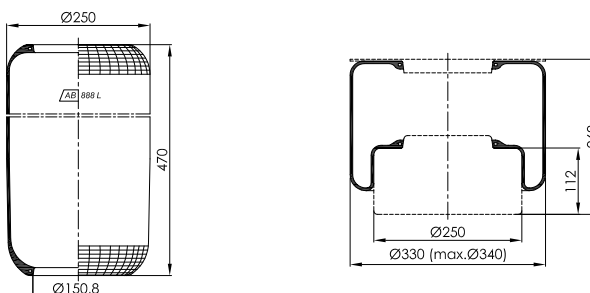

AB 888 L

OE NUMBER

IRIS 5.000.296.816

CROSS REFERENCE

CONTITECH 876 N
GOODYEAR 8314