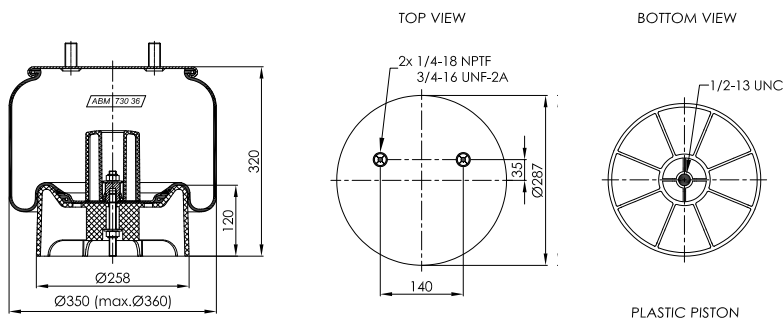

ABM 730 36 P 67

OE NUMBER

HENDRICKSON S-23748; S-24443

CROSS REFERENCE

FIRESTONE 1T19 F-9
FIRESTONE ORDER NO. W01 358 8093

MAX. TORQUE

1/4" - 15 lb/ft
3/4" - 30 lb/ft
1/2" - 30 lb/ft