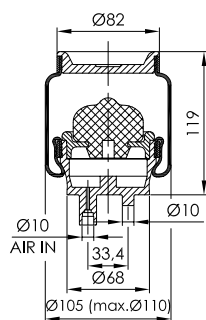

ABC 2006 A1

OE NUMBER
MERCEDES 942.890.29.19

CROSS REFERENCE
SACHS 105392

ABC 2007 A1

OE NUMBER
MAN 81.41722.6049; 81.41722.6052

CROSS REFERENCE
SACHS 105856

ABC 2012

OE NUMBER
RENAULT

CROSS REFERENCE
CONTITECH SZ 50-9 P02
MONROE CB0075