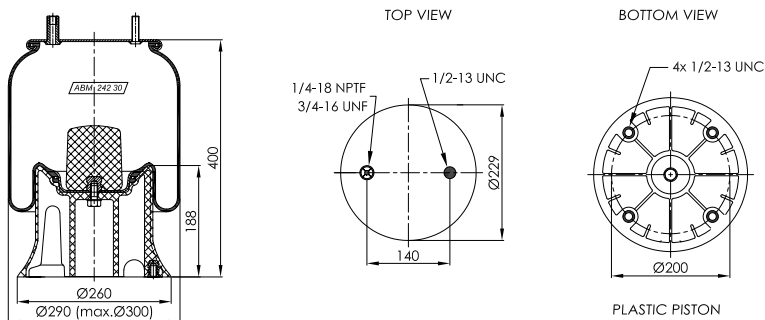

ABM 242 30 B 52

OE NUMBER
NEWAY 905-57-009
REYCO 112883-01

CROSS REFERENCE
FIRESTONE 1T15 M-9
FIRESTONE ORDER NO 9101
GOODYEAR 1R12-103

MAX. TORQUE
3/4 - 15 lb/ft
1/4 - 30 lb/ft
1/2 - 30 lb/ft
1/2 - 15 lb/ft