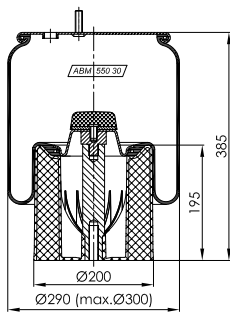

MAX. TORQUE

M 22x1,5 - 20 Nm
 M 12 - 40 Nm
 M 16 - 60 Nm

FITTING KIT

NFK 013

ABM 550 30 A 29

PLASTIC PISTON

OE NUMBER

BPW 05.429.43.85.0