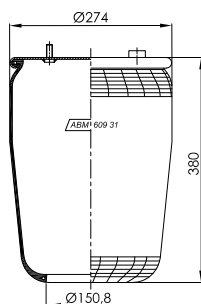

ABM 609 31 C

OE NUMBER
DAF / VDL

MAX. TORQUE
M 22x1,5 - 20 Nm
M 10 - 35 Nm