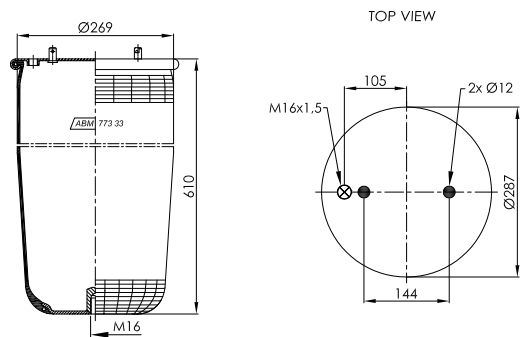

ABM 773 33 K

OE NUMBER
SCANIA 1379393

CROSS REFERENCE
CONTITECH 4913 N P04
FIRESTONE 1T19 L-14
FIRESTONE ORDER NO W01 095 0365
GOODYEAR 1R14-755
PHOENIX 1 D 28 H-16 NP
VIBRACOUSTIC V 1 D 28 H-16 NP

MAX. TORQUE
M 16x1,5 - 20 Nm
M 16 - 90 Nm