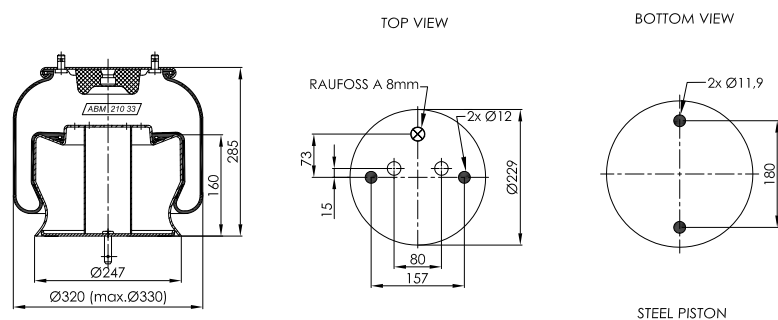

ABM 210 33 A 03

OE NUMBER
SCANIA 1386200

CROSS REFERENCE
CONTITECH 6701 N P01
GOODYEAR 1R13-745
PHOENIX 1 DF 23 D-1

FITTING KIT
NFK 036