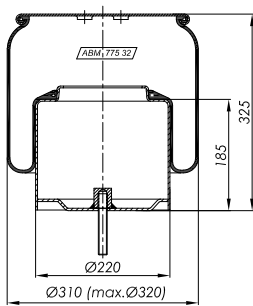

ABM 775 32 M 56

BOTTOM VIEW

OE NUMBER
SCANIA

1434933

CROSS REFERENCE
FIRESTONE
FIRESTONE ORDER NO

1T17 HR-8
W01 M58 8633

MAX. TORQUE
M 16x1,5
M 16

- 20 Nm
- 90 Nm