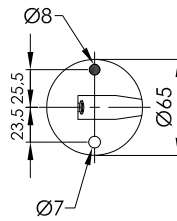

OE NUMBER

GRAMMER

140214; 38010107

CROSS REFERENCE

CONTITECH

SZ 51- 6