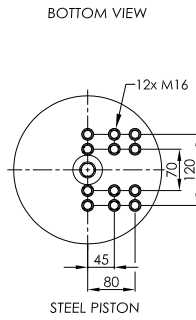

ABM 970 36 A 65

OE NUMBER

BPW

05.429.41.69.0

CROSS REFERENCE

GOODYEAR
FIRESTONE
FIRESTONE ORDER NO
PHOENIX
VIBRACOUSTIC

1R14-781
1T66 F-13.5
W01 M58 8584
1 DK 32 L-1
V 1 DK 32 LX -14

MAX. TORQUE

M 22x1,5
M 12
M 16

- 20 Nm
- 40 Nm
- 90 Nm