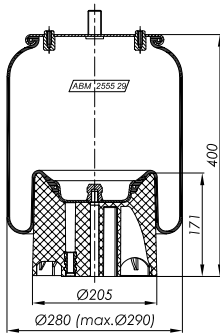

ABM 2555 29 A 23

OE NUMBER

SCHMITZ 1274268
SCHMITZ 1371342

CROSS REFERENCE

FIRESTONE 1T15 M
FIRESTONE ORDER NO W01 970 8131