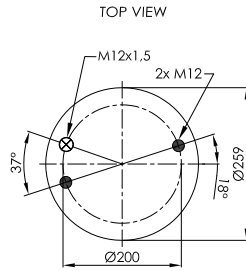

ABM 545 30 L 15

PLASTIC PISTON

OE NUMBER

ROR 21229626; 21229214

CROSS REFERENCE

FIRESTONE 1T17 DJ-7
FIRESTONE ORDER NO W01 R88 8583

MAX. TORQUE

M 12x1,5 - 20 Nm
M 12 - 40 Nm
M 12 - 40 Nm