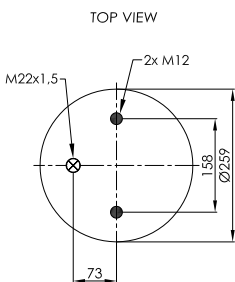

ABM 520 30 B 00

PLASTIC PISTON

OE NUMBER
SAF

3.229.0007.00; 3.229.0007.01;
3.229.0007.02

CROSS REFERENCE

CONTITECH 4004 N P03
FIRESTONE 1T17 BS-6
FIRESTONE ORDER NO W01 M58 6366
GOODYEAR 1R11-713; 1R11-750
PHOENIX 1 DK 22 E-8
VIBRACOUSTIC V 1 DK 22 E-8

MAX. TORQUE

M 22x1,5 - 20 Nm
M 12 - 40 Nm

FITTING KIT

NFK 006