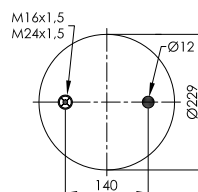

BOTTOM VIEW