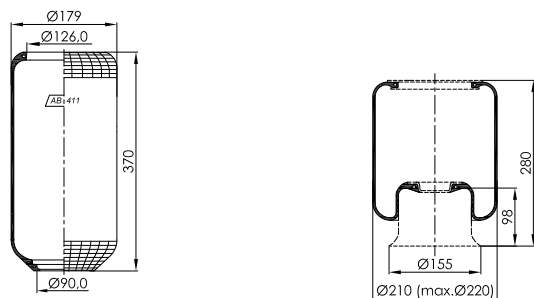

AB 411

OE NUMBER
PAZ

CROSS REFERENCE
VIBRACOUSTIC V 1 G 12-6