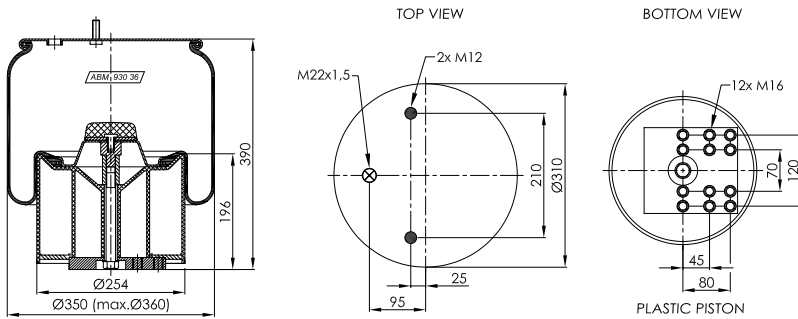

ABM 930 36 A 75

OE NUMBER

BPW

05.429.43.71.0

MAX. TORQUE

M 22x1,5
M 12
M 16

- 20 Nm
- 40 Nm
- 60 Nm