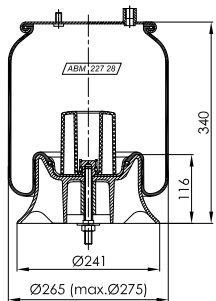

M 12

- 60 Nm

ABM 227 28 H 05

TOP VIEW

BOTTOM VIEW

PLASTIC PISTON

OE NUMBER

IVECO