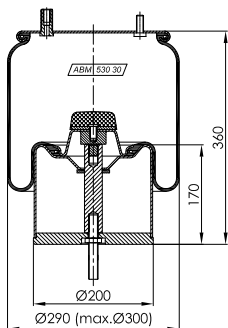

ABM 530 30 F 09