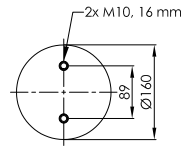

BOTTOM VIEW

OE NUMBER

GRANNING 15599
SAF 4.229.1004.00
SCANIA 1319761; 1387289; 1723523

CROSS REFERENCE

CONTITECH FD 200-19 P04
GOODYEAR 2B9-700
FIRESTONE ORDER NO W01 M58 7894
PHOENIX SP 2 B 12 R-5

MAX. TORQUE

M 12x1,5 - 20 Nm
M 10 - 35 Nm
M 10 - 35 Nm