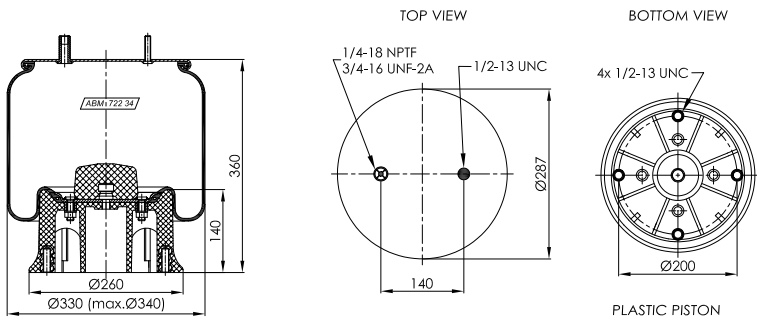

ABM 722 34 Y 69

OE NUMBER
SAF

90557110

CROSS REFERENCE
FIRESTONE 1T19LB-8
FIRESTONE ORDER NO. W01 358 9141

MAX. TORQUE
3/4" - 30 lb/ft
1/4" - 15 lb/ft
1/2" - 30 lb/ft
1/2" - 30 lb/ft