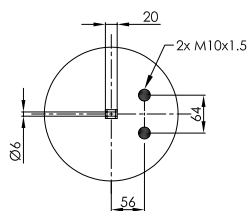

BOTTOM VIEW

STEEL PISTON