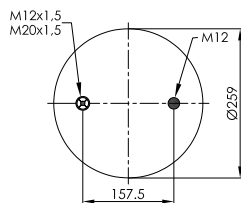

- 40 Nm

M 16

- 60 Nm

ABM 530 30 F 08

TOP VIEW

BOTTOM VIEW

PLASTIC PISTON

OE NUMBER
BPW