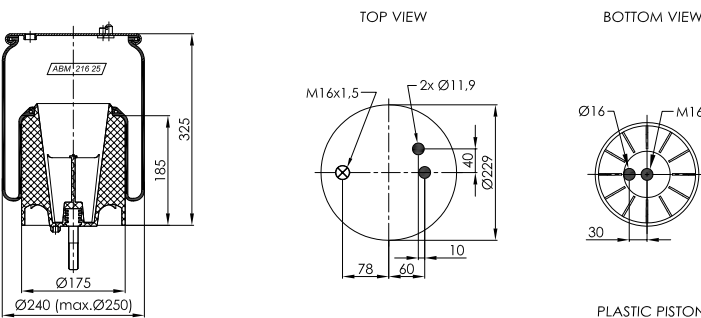

ABM 216 25 G 21

OE NUMBER
SCANIA

1434930

CROSS REFERENCE
FIRESTONE

1T15 UR-9

FIRESTONE ORDER NO

W01 M58 8653

MAX. TORQUE

M 16x1,5	- 20 Nm
M 16	- 60 Nm