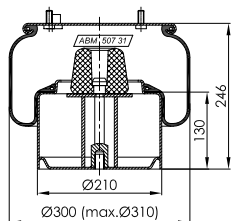

ABM 507 31 F 08

STEEL PISTON

OE NUMBER
DAF / VDL

5 015 337; 45 01 5337

CROSS REFERENCE
CONTITECH

836 N P14

MAX. TORQUE
M 22x1,5
M 10
M 16

- 20 Nm
- 35 Nm
- 90 Nm