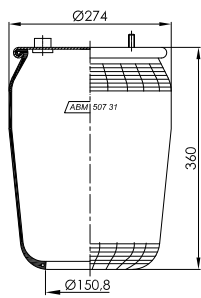

ABM 507 31 G

TOP VIEW