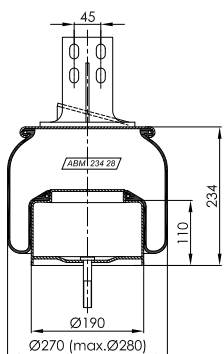

ABM 234 28 C 01

TOP VIEW