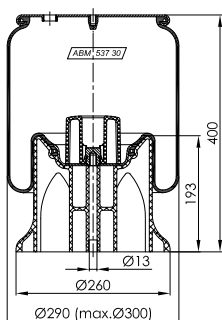

ABM 537 30 C 20

PLASTIC PISTON

OE NUMBER
WEWELER US 06316

CROSS REFERENCE
CONTITECH 4157 N P06
FIRESTONE 1T15 MPW-7
FIRESTONE ORDER NO W01 M58 8186
GOODYEAR 1R11-764
PHOENIX 1 DK 20 A-1
VIBRACOUSTIC V 1 DK 20 A-1

MAX. TORQUE
M 22x1,5 - 20 Nm
M 10 - 35 Nm
M 12 - 60 Nm

FITTING KIT
NFK 009