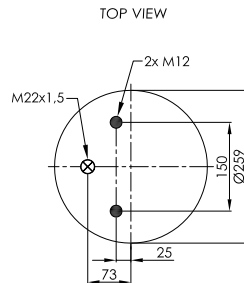

ABM 545 30 A 22

PLASTIC PISTON

OE NUMBER
WEWELER

US 04200F

CROSS REFERENCE
FIRESTONE

FIRESTONE ORDER NO 1T17 DJ-8
W01 968 8540

MAX. TORQUE

M 22x1,5 - 20 Nm
M 12 - 40 Nm
M 12 - 60 Nm