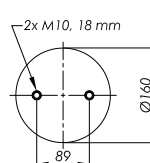

BOTTOM VIEW

OE NUMBERS

SCANIA 1863244

CROSS REFERENCE

CONTITECH FD 200-19 M14 M10
GOODYEAR 2B9-729; 2B9-613; 2B9-742

MAX. TORQUE

M 14x1,5 - 20 Nm
M 10 - 35 Nm
M 10 - 35 Nm