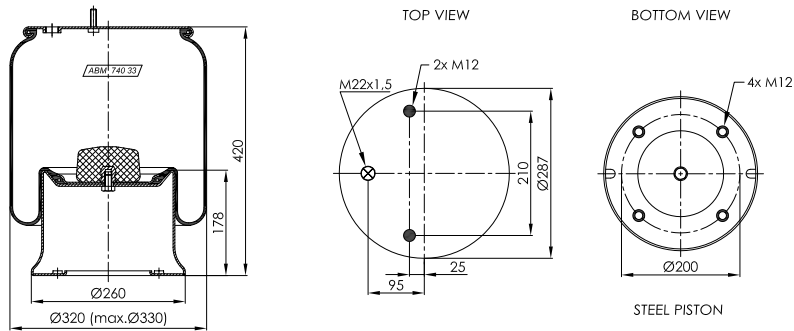

ABM 740 33 C 45

OE NUMBER
SAF

3.229.0031.00; 3.229.2131.00;
3.229.2231.00;
3.229.2431.00

CROSS REFERENCE
CONTITECH 4023 N P03
GOODYEAR 1R14-729
FIRESTONE 1T19 F-11
FIRESTONE ORDER NO W01 M58 6348
PHOENIX 1 D 28 B-10
VIBRACOUSTIC V 1 D 28 B-10

MAX. TORQUE
M 22x1,5 - 20 Nm
M 12 - 40 Nm
M 12 - 60 Nm