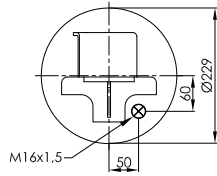

BOTTOM VIEW