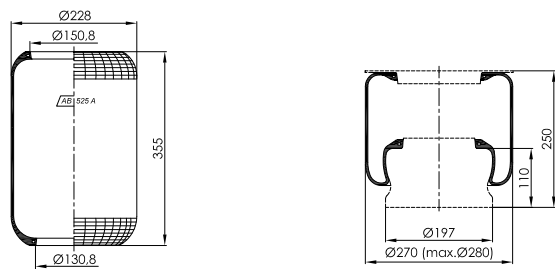

AB 525 A

OE NUMBER

VOLVO 70 377 054

CROSS REFERENCE

GOODYEAR 9138