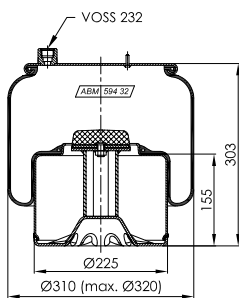

ABM 594 32 R

TOP VIEW

OE NUMBER
MERCEDES

ABM 594 32 R 39

TOP VIEW

BOTTOM VIEW

STEEL PISTON

OE NUMBER
MERCEDES