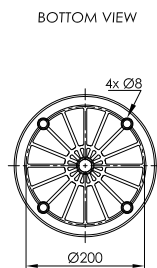

ABM 520 30 B 00

PLASTIC PISTON

OE NUMBER
SAF

3.229.0007.00; 3.229.0007.01;
3.229.0007.02

CROSS REFERENCE

CONTITECH 4004 N P03
FIRESTONE 1T17 BS-6
FIRESTONE ORDER NO W01 M58 6366
GOODYEAR 1R11-713; 1R11-750
PHOENIX 1 DK 22 E-8
VIBRACOUSTIC V 1 DK 22 E-8

MAX. TORQUE

M 22x1,5 - 20 Nm
M 12 - 40 Nm

FITTING KIT

NFK 006