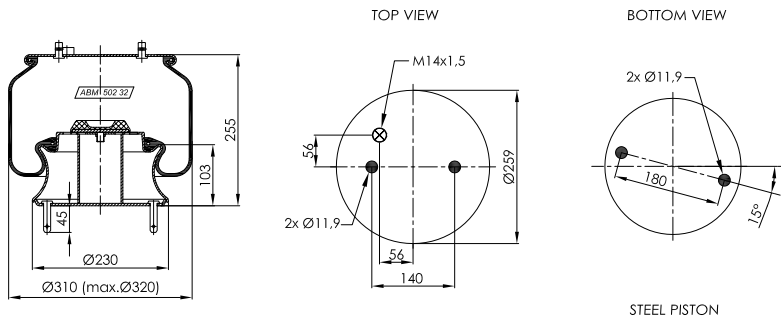

ABM 502 32 A 01

OE NUMBER
SCANIA 470920; 1440301

CROSS REFERENCE
FIRESTONE 1T15 VR-3
FIRESTONE ORDER NO W01 M58 8192
GOODYEAR 1R13-746
PHOENIX 1 DF 23 B-1

MAX. TORQUE
M 14x1,5 - 20 Nm

FITTING KIT
NFK 036