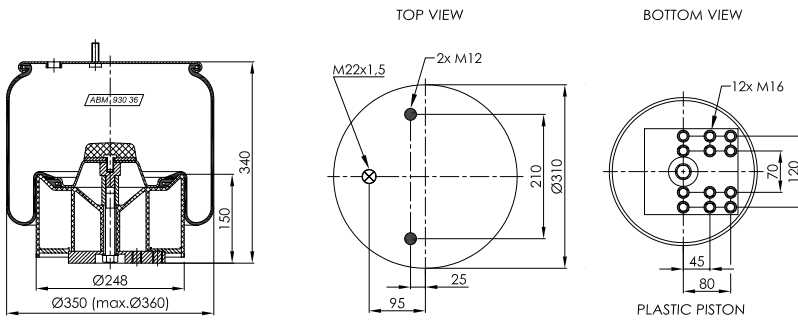

ABM 930 36 A 70

OE NUMBER

BPW

05.429.43.41.0; 05.429.43.44.0

CROSS REFERENCE

CONTITECH
GOODYEAR
FIRESTONE
FIRESTONE ORDER NO

4881 N P30
1R14-757
1T66 F-7.0
W01 M58 8666

MAX. TORQUE

M 22x1,5
M 12
M 16

- 20 Nm
- 40 Nm
- 60 Nm