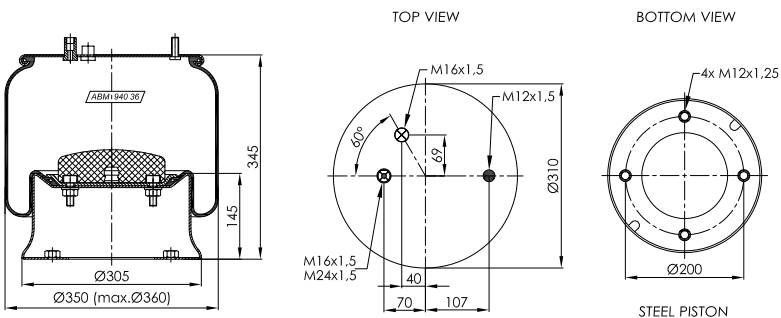

ABM 940 36 C 01

OE NUMBER

RENAULT

5.010.211.724

CROSS REFERENCE

CONTITECH
FIRESTONE
FIRESTONE ORDER NO

902 MB
1T19 G-12
W01 M58 9910

MAX. TORQUE

M 16x1,5
M 24x1,5
M 12x1,5
M 12x1,25

- 20 Nm
- 40 Nm
- 40 Nm
- 40 Nm