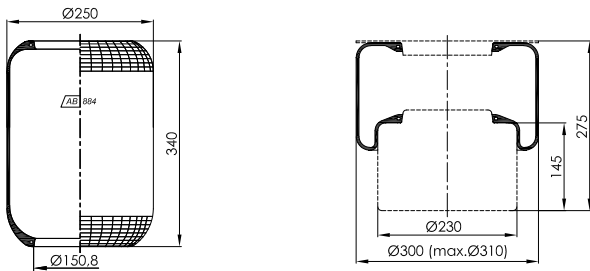

AB 884

OE NUMBER

DAF 92574
IRIS 5.000.819.517

CROSS REFERENCE

FIRESTONE 1R1C-335-310
FIRESTONE ORDER NO. W01 095 0087