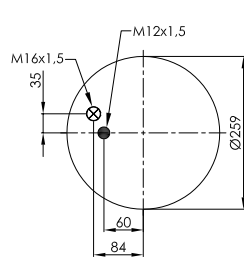

M 16

- 90 Nm

ABM 531 27 A

TOP VIEW

OE NUMBER

MAN

81.43601.0060; 81.43601.0160

CROSS REFERENCE