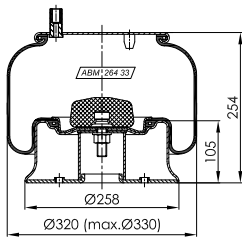

ABM 264 33 D 40

STEEL PISTON

OE NUMBER

HENDRICKSON
BRAKE & WHEEL
RIDEWELL
VOLVO
WATSON & CHALIN

C 20010
M3542
1003589270C
85 101 147
AS-0084

CROSS REFERENCE

AUTOMANN
CONTITECH
FIRESTONE
FIRESTONE ORDER NO
GOODYEAR
TRIANGLE
TRP

1 DK 231-9270
9 10-13.5 S 433
1T15 VP-4
W01 358 9270
1R13-119
AS-8433
AS92700

MAX. TORQUE
1/4" - 15 lb/ft
3/4" - 30 lb/ft

3/8" - 25 lb/ft
1/2" - 30 lb/ft