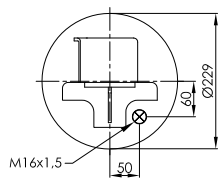

OE NUMBER

IVECO 42559767

CROSS REFERENCE

CF GOMMA 1 TS 270-23
CF GOMMA CODE 207170

MAX. TORQUE

M 16x1,5 - 20 Nm