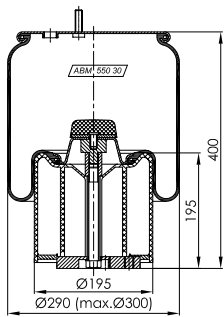

ABM 550 30 A 25

PLASTIC PISTON

OE NUMBER

BPW 05.429.43.20.0; 05.429.43.34.0; 05.429.43.56.0

CROSS REFERENCE

CONTITECH 941 MB P30
FIRESTONE 1T17 D-8.3
FIRESTONE ORDER NO W01 M58 8668
GOODYEAR 1R11-743
PHOENIX 1 DK 21-2
VIBRACOUSTIC V 1 DK 21 Y1

MAX. TORQUE

M 22x1,5 - 20 Nm
M 12 - 40 Nm
M 16 - 60 Nm

FITTING KIT

NFK 013