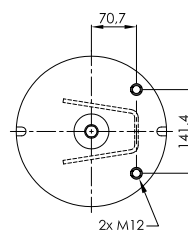

BOTTOM VIEW

STEEL PISTON