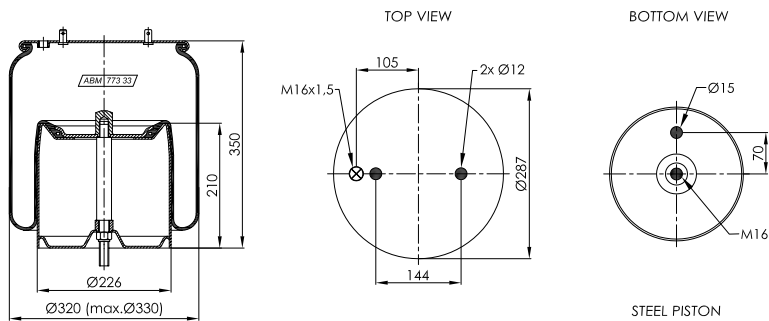

ABM 773 33 K 55

OE NUMBER
SCANIA 1379392; 1440294

CROSS REFERENCE
CONTITECH 4913 N P02
GOODYEAR 1R14-753
FIRESTONE 1T19F-14
FIRESTONE ORDER NO W01 095 0366
PHOENIX 1 D 28 H-16
VIBRACOUSTIC V 1 D 28 H-16

MAX. TORQUE
M 16x1,5 - 20 Nm
M 16 - 90 Nm

FITTING KIT
NFK 024