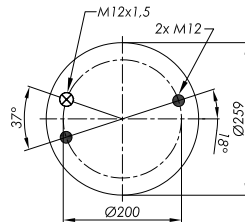

- 40 Nm

M 12

- 60 Nm

ABM 528 32 L

TOP VIEW

OE NUMBER

ROR

MAX. TORQUE