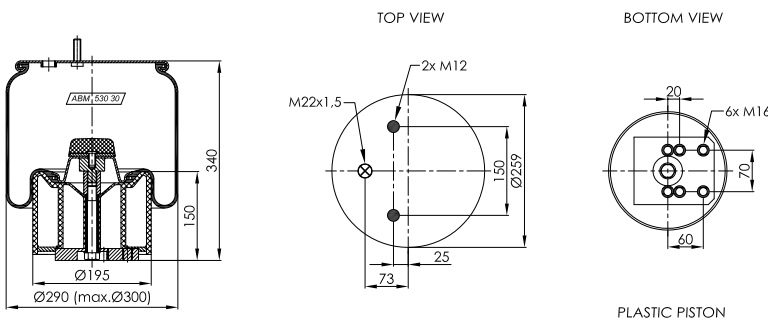

ABM 530 30 A 07

OE NUMBER
BPW 05.429.43.21.0; 05.429.43.37.0

CROSS REFERENCE
CONTITECH 940 MB P30
FIRESTONE 1T17 D-4.3
FIRESTONE ORDER NO W01 M58 8585
GOODYEAR 1R11-752
PHOENIX 1 DK 21 K-2
VIBRACOUSTIC V 1 DK 21 KY-4

MAX. TORQUE
M 22x1,5 - 20 Nm
M 12 - 40 Nm
M 16 - 60 Nm

FITTING KIT
NFK 013