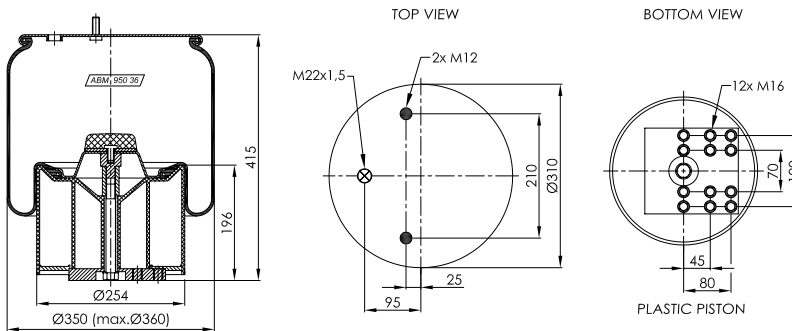

ABM 950 36 A 75

OE NUMBER

BPW 05.429.43.51.0

CROSS REFERENCE

CONTITECH	881 MB P30
GOODYEAR	1R14-748
FIRESTONE	1T66 F-10.8
FIRESTONE ORDER NO	W01 M58 8667
PHOENIX	1 DK 32-2
VIBRACOUSTIC	V 1 DK 32 Y9

MAX. TORQUE

M 22x1,5	- 20 Nm
M 12	- 40 Nm
M 16	- 60 Nm

FITTING KIT

NFK 013