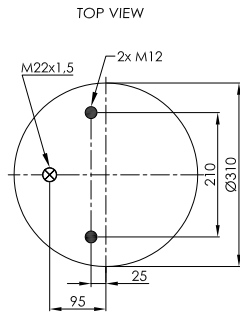

ABM 970 36 A 65

OE NUMBER

BPW

05.429.41.69.0

CROSS REFERENCE

GOODYEAR
FIRESTONE
FIRESTONE ORDER NO
PHOENIX
VIBRACOUSTIC

1R14-781
1T66 F-13.5
W01 M58 8584
1 DK 32 L-1
V 1 DK 32 LX -14

MAX. TORQUE

M 22x1,5
M 12
M 16

- 20 Nm
- 40 Nm
- 90 Nm