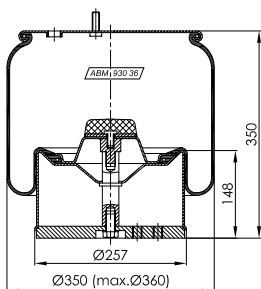

ABM 930 36 A 60