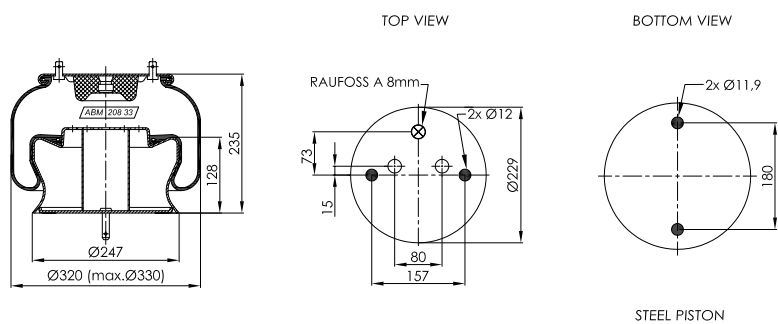

ABM 208 33 A 02

OE NUMBER
SCANIA 1386199

CROSS REFERENCE
CONTITECH 6704 N P01
GOODYEAR 1R13-744
PHOENIX 1 DF 23 C-1

FITTING KIT
NFK 036

ABM 210 33 A