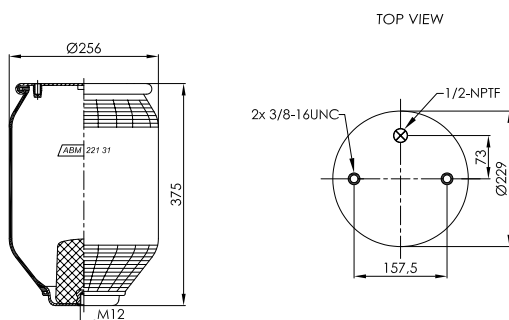

ABM 221 31 G

OE NUMBER

BRAKE & WHEEL
DAYTON
HENDRICKSON
KENWORTH
LOADGUARD
NAVISTAR / FLEETRITE
PETERBILT
RIDEWELL
SAF
TAURUS
VOLVO

MAX. TORQUE

1/2 - 15 lb/ft
3/8 - 25 lb/ft