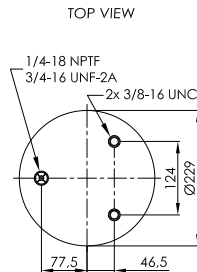

ABM 264 33 D 40

STEEL PISTON

OE NUMBER

HENDRICKSON
BRAKE & WHEEL
RIDEWELL
VOLVO
WATSON & CHALIN

C 20010
M3542
1003589270C
85 101 147
AS-0084

CROSS REFERENCE

AUTOMANN
CONTITECH
FIRESTONE
FIRESTONE ORDER NO
GOODYEAR
TRIANGLE
TRP

1 DK 231-9270
9 10-13.5 S 433
1T15 VP-4
W01 358 9270
1R13-119
AS-8433
AS92700

MAX. TORQUE
1/4" - 15 lb/ft
3/4" - 30 lb/ft

3/8" - 25 lb/ft
1/2" - 30 lb/ft