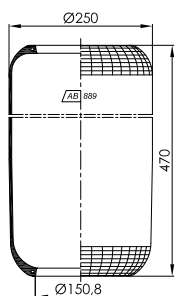

AB 889

OE NUMBER
MAN 81.43601.0163

CROSS REFERENCE
CONTITECH 1888 N