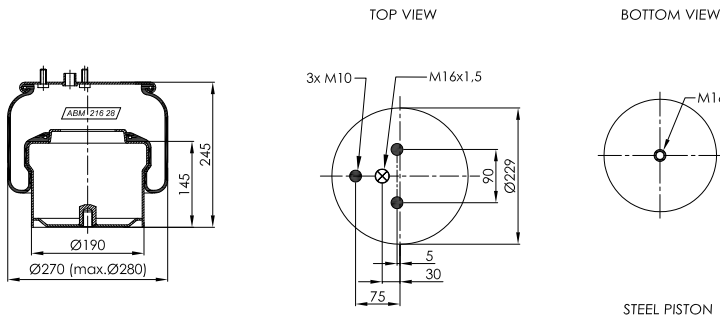

ABM 216 28 B 02

OE NUMBER
DAF / VDL 1279141; 1698434

CROSS REFERENCE
CONTITECH 889 M K2
GOODYEAR 1R11-843
FIRESTONE 1T15LLR-5
FIRESTONE ORDER NO W01 M58 8679

MAX. TORQUE
M 16x1,5 - 20 Nm
M 10 - 35 Nm
M 16 - 90 Nm

FITTING KIT
NFK 016