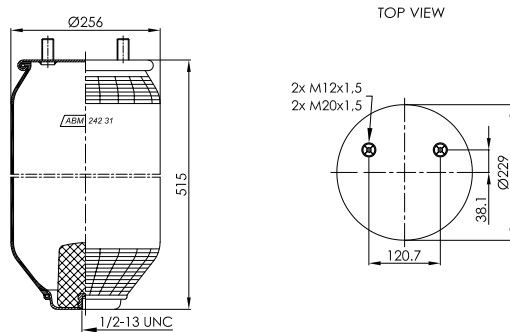

ABM 242 31 G

OE NUMBER
FACCHINI 03.08.501719

CROSS REFERENCE
CONTITECH 9 10-19 A 953
FIRESTONE 1T15 M-9
GOODYEAR 578 2 2 8741

MAX. TORQUE
M 12x1,5 - 20 Nm
M 20x1,5 - 40 Nm
1/2 - 40 Nm