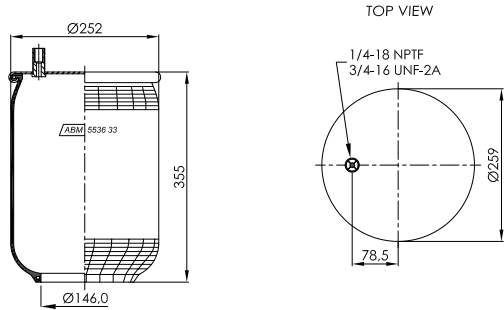

BOTTOM VIEW

PLASTIC PISTON

ABM 5250 29 N 40

OE NUMBER
MERCEDES A 960 320 92 57

MAX. TORQUE
M 16x1,5 - 20 Nm

ABM 5536 33 B

OE NUMBER
BRAKE & WHEEL
HENDRICKSON
RIDEWELL
VOLVO
WATSON & CHALIN

MAX. TORQUE
1/4"
3/4" - 15 lb/ft
- 30 lb/ft