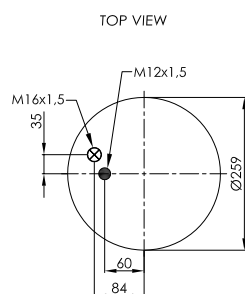

ABM 539 29 A 12

PLASTIC PISTON

OE NUMBER

MAN

CROSS REFERENCE

CONTITECH 4884 N1 P06
FIRESTONE 1T17 TWR-8
FIRESTONE ORDER NO W01 M58 9880
GOODYEAR 1R11-861
VIBRACOUSTIC V 1 DF 19 B-1

MAX. TORQUE

M 16x1,5 - 20 Nm
M 12x1,5 - 40 Nm
M 18x2 - 90 Nm