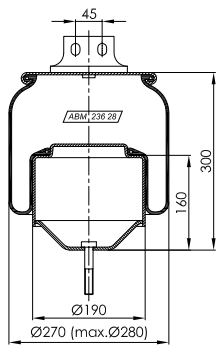

ABM 236 28 A 15

TOP VIEW