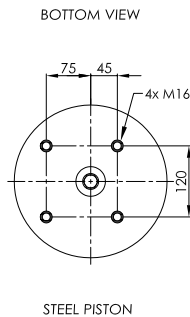

ABM 950 36 B 63

STEEL PISTON

OE NUMBER

GIGANT 166252

CROSS REFERENCE

CONTITECH 725 N P03
GOODYEAR 1R14-756; 1R14-814
FIRESTONE 1T66 F-10.8
FIRESTONE ORDER NO W01 M58 8610
VIBRACOUSTIC V 1 DF 32-166252

MAX. TORQUE

M 22x1,5 - 20 Nm
M 12 - 40 Nm
M 16 - 90 Nm