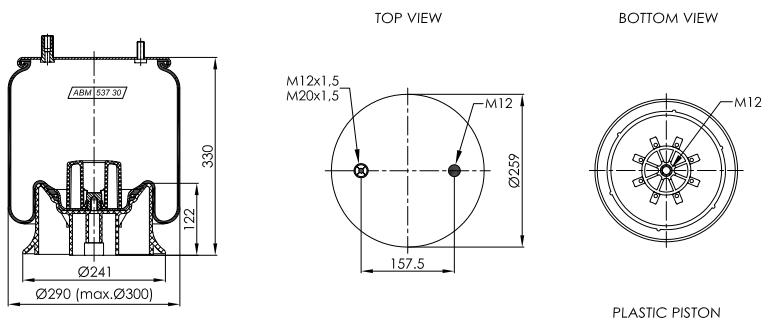

ABM 537 30 F 21

OE NUMBER
FRUEHAUF
NEWAY
SAMRO

CROSS REFERENCE
CONTITECH
VIBRACOUSTIC

4157 N P08
V 1 DK 20 C-2

MAX. TORQUE

M 12x1,5 - 20 Nm
M 20x1,5 - 40 Nm
M 12 - 40 Nm
M 12 - 60 Nm

FITTING KIT

NFK 018