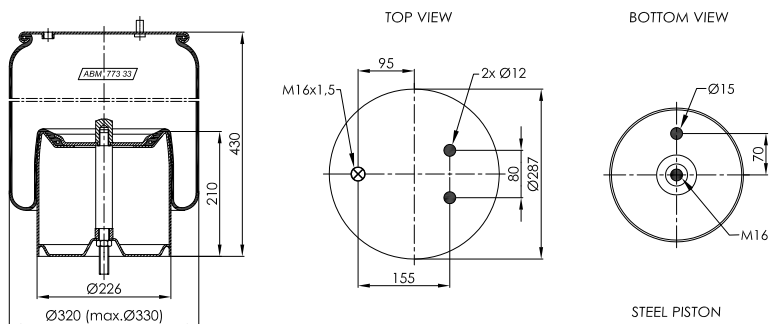

ABM 773 33 N 55

OE NUMBER
SCANIA 1903608; 1944314

CROSS REFERENCE
CONTITECH 6700 N P02
GOODYEAR 1R14-869
FIRESTONE ORDER NO W01 M58 8535

MAX. TORQUE
M 16x1,5 - 20 Nm
M 16 - 90 Nm