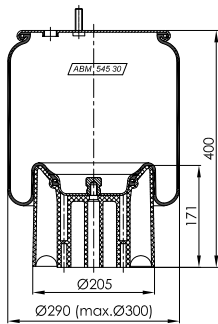

ABM 545 30 A 22

PLASTIC PISTON

OE NUMBER
WEWELER

US 04200F

CROSS REFERENCE
FIRESTONE

FIRESTONE ORDER NO 1T17 DJ-8
W01 968 8540

MAX. TORQUE

M 22x1,5 - 20 Nm
M 12 - 40 Nm
M 12 - 60 Nm