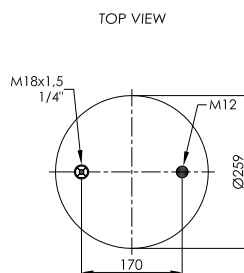

ABM 550 30 E 06

STEEL PISTON

OE NUMBER

BPW

MAX. TORQUE

M 18x1,5 - 40 Nm
M 12 - 40 Nm
M 16 - 90 Nm