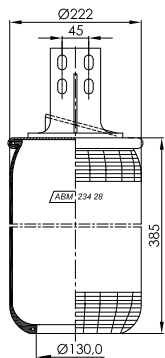

ABM 234 28 C

TOP VIEW