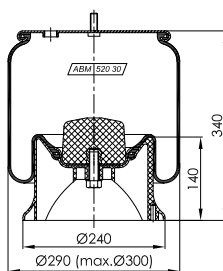

ABM 520 30 B 00

PLASTIC PISTON

OE NUMBER
SAF

3.229.0007.00; 3.229.0007.01;
3.229.0007.02

CROSS REFERENCE

CONTITECH 4004 N P03
FIRESTONE 1T17 BS-6
FIRESTONE ORDER NO W01 M58 6366
GOODYEAR 1R11-713; 1R11-750
PHOENIX 1 DK 22 E-8
VIBRACOUSTIC V 1 DK 22 E-8

MAX. TORQUE

M 22x1,5 - 20 Nm
M 12 - 40 Nm

FITTING KIT

NFK 006