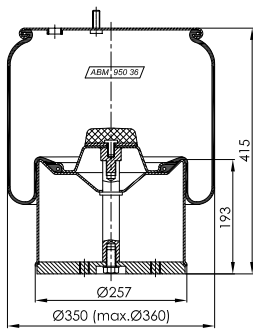

ABM 950 36 B 63

STEEL PISTON

OE NUMBER

GIGANT 166252

CROSS REFERENCE

CONTITECH 725 N P03
GOODYEAR 1R14-756; 1R14-814
FIRESTONE 1T66 F-10.8
FIRESTONE ORDER NO W01 M58 8610
VIBRACOUSTIC V 1 DF 32-166252

MAX. TORQUE

M 22x1,5 - 20 Nm
M 12 - 40 Nm
M 16 - 90 Nm