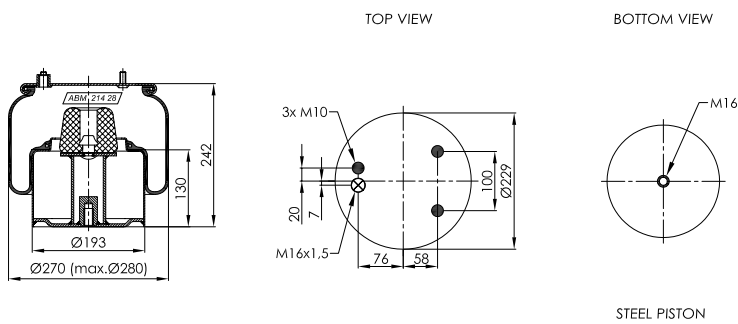

OE NUMBER
DAF / VDL 1141525; 41141525; 41154761;
1154761

CROSS REFERENCE
CONTITECH 887 N P04
GOODYEAR 1R11-797
FIRESTONE 1T15LNR-3
FIRESTONE ORDER NO W01 M58 5785
VIBRACOUSTIC V 1 DF 18-3

MAX. TORQUE
M 16x1,5 - 20 Nm
M 10 - 35 Nm
M 16 - 90 Nm

FITTING KIT
NFK 016