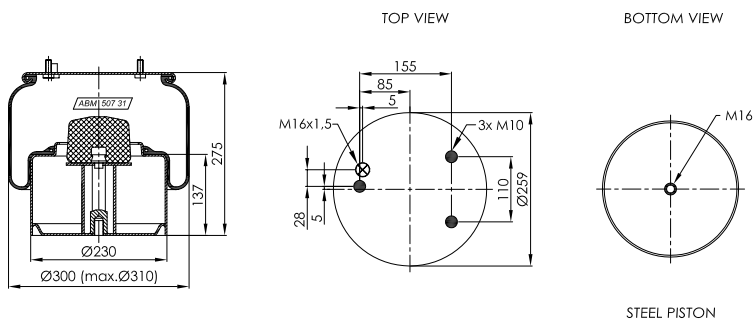

ABM 507 31 A 02

OE NUMBER
DAF/VDL 526651

CROSS REFERENCE
CONTITECH 836 MB K6
FIRESTONE 1T17 AR-4.5
FIRESTONE ORDER NO W01 M58 8701
GOODYEAR 1R12-768
PHOENIX 1 DF 25-15
VIBRACOUSTIC V 1 DF 25-15

MAX. TORQUE
M 16x1,5 - 20 Nm
M 10 - 35 Nm
M 16 - 90 Nm

FITTING KIT
NFK 016