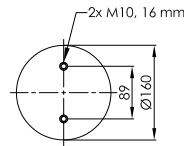

BOTTOM VIEW

OE NUMBER

FLOOR 13586
GRANNING 1371; 15603
ROR 21221395; 21222663

CROSS REFERENCE

CONTITECH FD 200-19 1/4 M10
FIRESTONE ORDER NO W01 M58 7887
PHOENIX SP 2 B 12 R

MAX. TORQUE

1/4" - 15 lb/ft
M 10 - 35 Nm
M 10 - 35 Nm