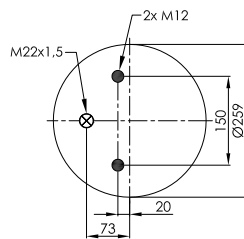

TOP VIEW

BOTTOM VIEW

STEEL PISTON

OE NUMBER

GIGANT

166292

CROSS REFERENCE

VIBRACOUSTIC

V 1 DF 21 A1-166292

MAX. TORQUE

M 22x1,5

- 20 Nm

M 12

- 40 Nm

M 16

- 90 Nm