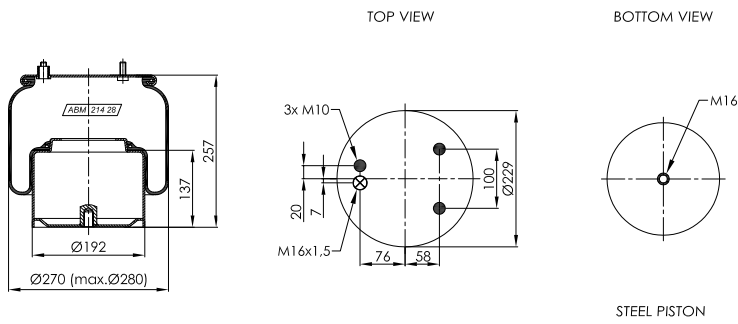

ABM 214 28 A 01

OE NUMBER
DAF / VDL 392022

CROSS REFERENCE
CONTITECH 887 M K1
GOODYEAR 1R10-798
FIRESTONE 1T15LNR-3
FIRESTONE ORDER NO W01 M58 8683
VIBRACOUSTIC V 1 DF 18-2

MAX. TORQUE
M 16x1,5 - 20 Nm
M 10 - 35 Nm
M 16 - 90 Nm

FITTING KIT
NFK 016

ABM 214 28 A 03