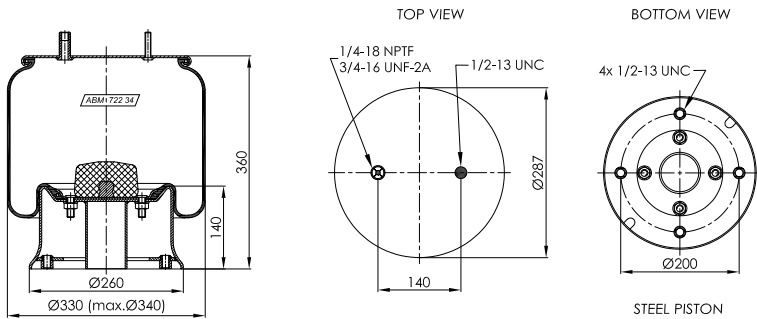

ABM 722 34 Y 68

OE NUMBER
SAF

90557110

CROSS REFERENCE
FIRESTONE 1T19LB-8
FIRESTONE ORDER NO. W01 358 9141

MAX. TORQUE
3/4" - 30 lb/ft
1/4" - 15 lb/ft
1/2" - 30 lb/ft
1/2" - 30 lb/ft