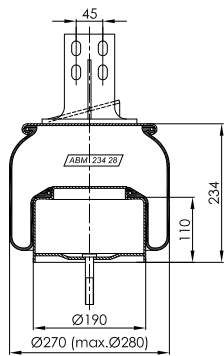

ABM 234 28 D 01

TOP VIEW