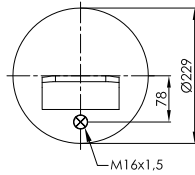

BOTTOM VIEW