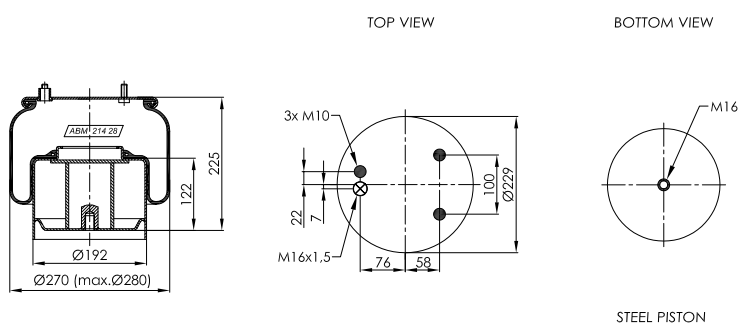

ABM 214 28 A 04

OE NUMBER
DAF / VDL 1240503; 1697685

CROSS REFERENCE
CONTITECH 887 MK2
FIRESTONE 1T15LNR-3
FIRESTONE ORDER NO W01 D08 8686

MAX. TORQUE
M 16x1,5 - 20 Nm
M 10 - 35 Nm
M 16 - 90 Nm

FITTING KIT
NFK 016