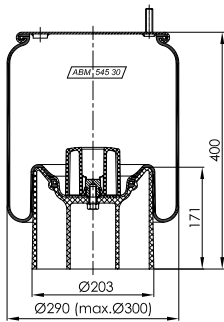

ABM 545 30 L 15

PLASTIC PISTON

OE NUMBER

ROR 21229626; 21229214

CROSS REFERENCE

FIRESTONE 1T17 DJ-7
FIRESTONE ORDER NO W01 R88 8583

MAX. TORQUE

M 12x1,5 - 20 Nm
M 12 - 40 Nm
M 12 - 40 Nm