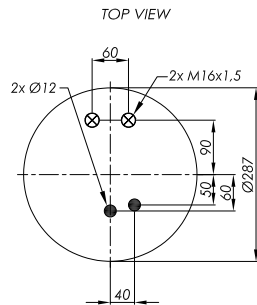

ABM 775 32 M 56

BOTTOM VIEW

OE NUMBER
SCANIA

1434933

CROSS REFERENCE
FIRESTONE
FIRESTONE ORDER NO

1T17 HR-8
W01 M58 8633

MAX. TORQUE
M 16x1,5
M 16

- 20 Nm
- 90 Nm