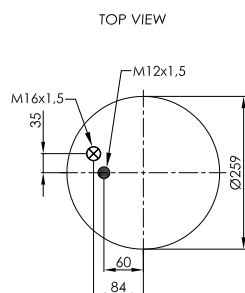

ABM 539 29 A 02

STEEL PISTON

OE NUMBER

MAN 81.43600.6035; 81.43600.6055

CROSS REFERENCE

CONTITECH 4884 N1 P06
FIRESTONE 1T17 TWR-8
FIRESTONE ORDER NO W01 M58 9880
GOODYEAR 1R11-861
VIBRACOUSTIC V 1 DF 19 B-1

MAX. TORQUE

M 16x1,5 - 20 Nm
M 12x1,5 - 40 Nm
M 18x2 - 90 Nm

FITTING KIT

NFK 038