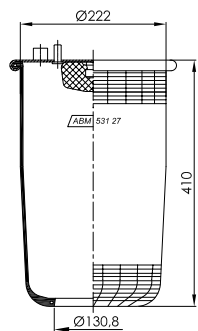

M 16

- 90 Nm

ABM 531 27 A

TOP VIEW

OE NUMBER

MAN

81.43601.0060; 81.43601.0160

CROSS REFERENCE