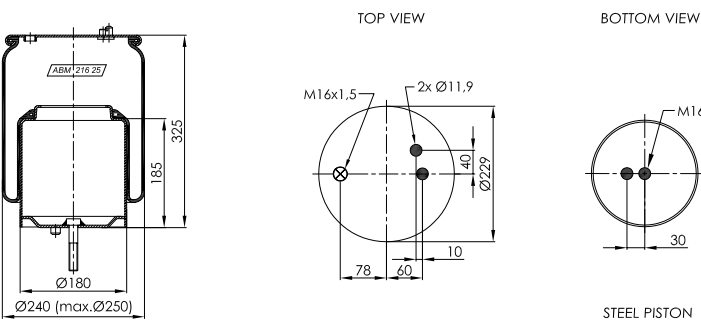

ABM 216 25 G 20

OE NUMBER
SCANIA

CROSS REFERENCE
FIRESTONE

1T15 UR-9

FIRESTONE ORDER NO

W01 M58 8653

MAX. TORQUE

M 16x1,5	- 20 Nm
M 16	- 90 Nm