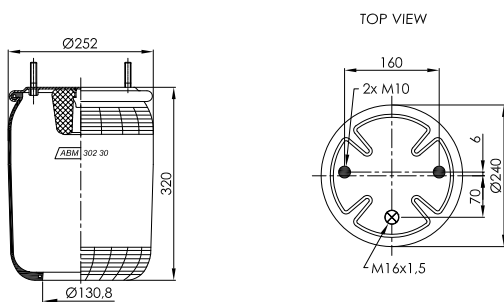

ABM 302 30 A

OE NUMBER
VOLVO

MAX. TORQUE
M 16x1,5 - 20 Nm
M 10 - 35 Nm