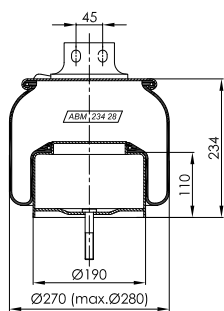

ABM 234 28 B 01

TOP VIEW