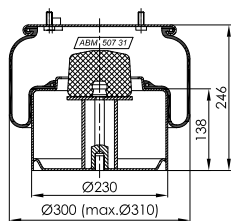

ABM 507 31 F 02

STEEL PISTON

OE NUMBER
DAF/VDL

1 153 933

CROSS REFERENCE
CONTITECH

836 N P05

MAX. TORQUE
M 22x1,5
M 10
M 16

- 20 Nm
- 35 Nm
- 90 Nm