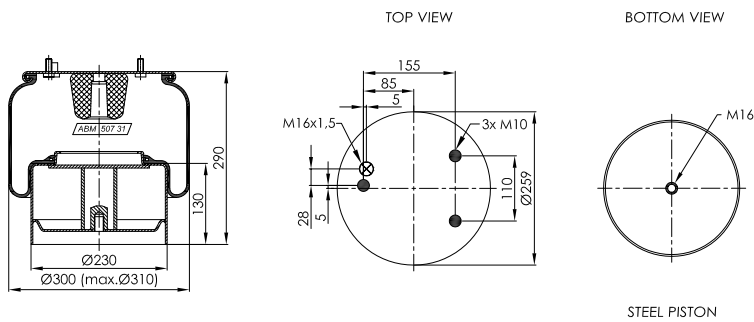

ABM 507 31 B 05

OE NUMBER
DAF/VDL 377498

CROSS REFERENCE
CONTITECH 836 MB K4
FIRESTONE 1T17 AR-4.5
FIRESTONE ORDER NO W01 M58 8705
PHOENIX 1 DF 25-14
VIBRACOUSTIC V 1 DF 25-14

MAX. TORQUE
M 16x1,5 - 20 Nm
M 10 - 35 Nm
M 16 - 90 Nm

FITTING KIT
NFK 016