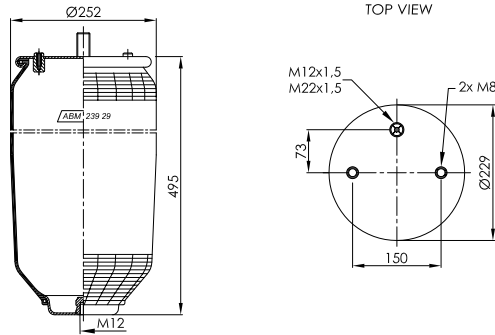

ABM 239 29 A

OE NUMBER
SCHMITZ
WEWELER

CROSS REFERENCE
GOODYEAR 1R12-840

MAX. TORQUE
M 12x1,5 - 20 Nm
M 22x1,5 - 40 Nm
M 8 - 20 Nm