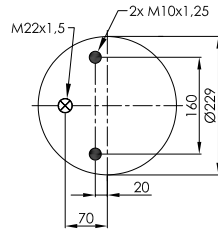

TOP VIEW

OE NUMBER
BARTOLETTI
CARDI
ZORZI