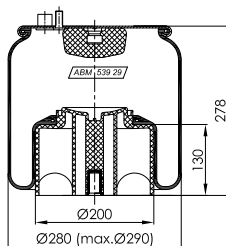

ABM 539 29 A 12

PLASTIC PISTON

OE NUMBER

MAN

CROSS REFERENCE

CONTITECH 4884 N1 P06
FIRESTONE 1T17 TWR-8
FIRESTONE ORDER NO W01 M58 9880
GOODYEAR 1R11-861
VIBRACOUSTIC V 1 DF 19 B-1

MAX. TORQUE

M 16x1,5 - 20 Nm
M 12x1,5 - 40 Nm
M 18x2 - 90 Nm