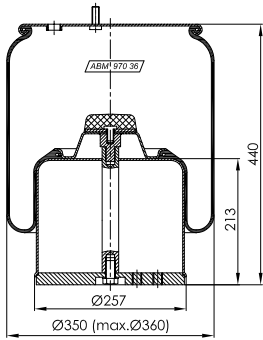

M 22x1,5 - 20 Nm
 M 12 - 40 Nm
 M 16 - 90 Nm

FITTING KIT

NFK 026

ABM 970 36 A 65

OE NUMBER

BPW

05.429.41.69.0

CROSS REFERENCE