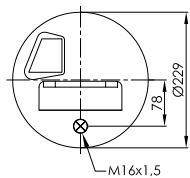

BOTTOM VIEW