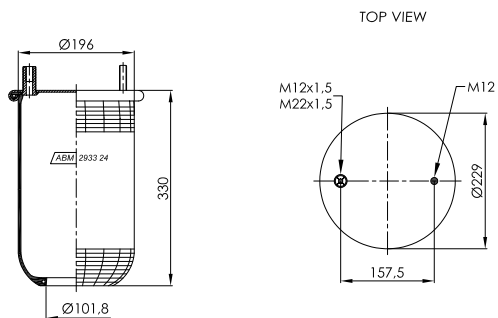

ABM 2933 24 A

OE NUMBER
DENNIS