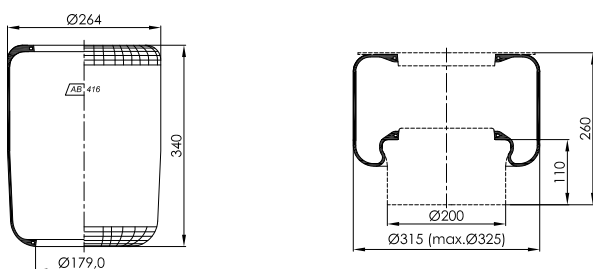

AB 415 SB

OE NUMBER

MERCEDES

A 628 323 00 92

CROSS REFERENCE

CONTITECH
VIBRACOUSTIC

946 N
V 1 F 21 C

AB 415

OE NUMBER

IVECO
MAN

98478799
81.43601.0104; 81.43601.0109;
81.43601.0111; 81.43601.0123;
81.43601.0125; 81.43601.0140;
81.43601.0150

CROSS REFERENCE

CONTITECH
GOODYEAR
FIRESTONE
FIRESTONE ORDER NO
PHOENIX
VIBRACOUSTIC

1884 N1; 1885 N1
9003
1R2A 445-280
W01 095 0429
1 F 20 B
V 1 F 20 B

AB 415 L

OE NUMBER

MAN

81.43601.0071; 81.43601.0072;
81.43601.0110; 81.43601.0128
1 082 085

VOLVO

CROSS REFERENCE

CONTITECH
GOODYEAR
PHOENIX
VIBRACOUSTIC

883 N1
9012
1 F 21 C-2
V 1 F 21 C-2

AB 416

OE NUMBER

IKARUS

B 510040

CROSS REFERENCE

CONTITECH
GOODYEAR
FIRESTONE
FIRESTONE ORDER NO
PHOENIX
VIBRACOUSTIC

701 N
9006
1R3M 340-340
W01 095 0205
1 E 26
V 1 E 26