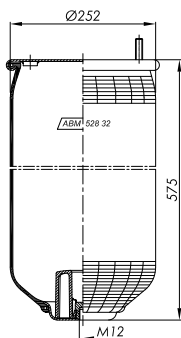

ABM 527 31 M

OE NUMBER

VOLVO

20 703 452; 21 513 836;
21 057 939

CROSS REFERENCE

CONTITECH
GOODYEAR
PHOENIX

6620 N P01
1R12-826
1 DF 25 C-1 NP

MAX. TORQUE

M 16x1,5

- 20 Nm

ABM 527 31 M 30

OE NUMBER

VOLVO

70 311 683; 21 097 433; 21 513 833

CROEE REFERENCE

CONTITECH
GOODYEAR
PHOENIX

6620 N P02
1R12-825
1 DF 25 C-1

MAX. TORQUE

M 16x1,5

- 20 Nm

M 10

- 40 Nm

ABM 528 32 K 31

OE NUMBER

WEWELER

US 04335F

CROSS REFERENCE

FIRESTONE
FIRESTONE ORDER NO

1T17 BL-12
W01 968 8174

MAX. TORQUE

M 22x1,5

- 20 Nm

M 12

- 40 Nm

M 12

- 60 Nm

ABM 528 32 L

OE NUMBER

ROR

MAX. TORQUE

M 12x1,5

- 20 Nm

M 12

- 40 Nm

M 12

- 60 Nm