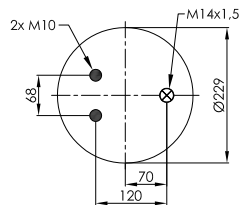

M 12

- 60 Nm

ABM 227 28 H 05

TOP VIEW

BOTTOM VIEW

PLASTIC PISTON

OE NUMBER

IVECO