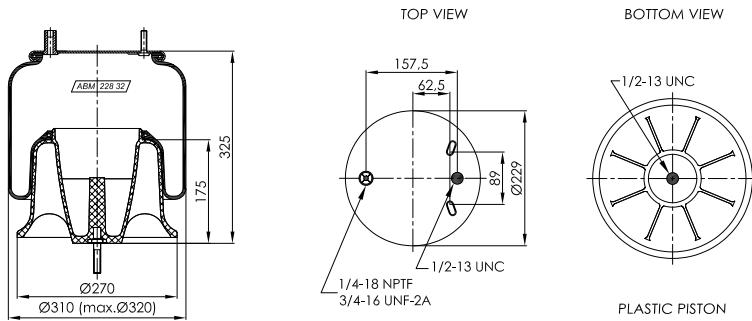

ABM 228 32 A 01

OE NUMBER

FREIGHTLINER

MAX. TORQUE

1/4" - 15 lb/ft
3/4" - 30 lb/ft
1/2" - 30 lb/ft
1/2" - 37 lb/ft

ABM 228 32 A 11

OE NUMBER

FREIGHTLINER