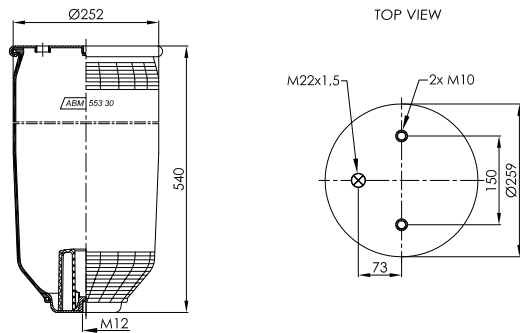

ABM 553 30 C

OE NUMBER
SCHMITZ
WEWELER

CROSS REFERENCE
CONTITECH 4158 N P02
FIRESTONE 1T15 MPW-9
FIRESTONE ORDER NO W01 M58 6257
GOODYEAR 1R12-748
PHOENIX 1 DK 20 B-1 NP
VIBRACOUSTIC V 1 DK 20 B-1 NP

MAX. TORQUE
M 22x1,5 - 20 Nm
M 10 - 35 Nm