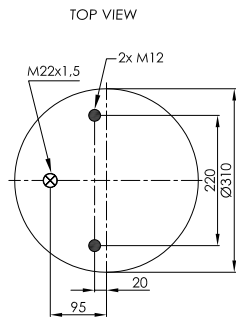

ABM 950 36 B 63

STEEL PISTON

OE NUMBER

GIGANT 166252

CROSS REFERENCE

CONTITECH 725 N P03
GOODYEAR 1R14-756; 1R14-814
FIRESTONE 1T66 F-10.8
FIRESTONE ORDER NO W01 M58 8610
VIBRACOUSTIC V 1 DF 32-166252

MAX. TORQUE

M 22x1,5 - 20 Nm
M 12 - 40 Nm
M 16 - 90 Nm