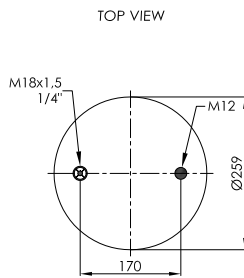

ABM 550 30 E

OE NUMBER

BPW 05.429.41.25.0

CROSS REFERENCE

CONTITECH 4941 N P02
GOODYEAR 1R11-802
VIBRACOUSTIC V 1 DK 24-4

MAX. TORQUE

M 18x1,5 - 40 Nm
M 12 - 40 Nm
M 16 - 90 Nm