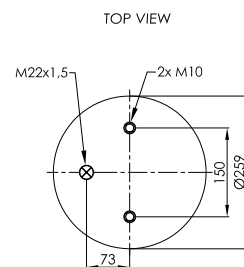

ABM 537 30 C 20

PLASTIC PISTON

OE NUMBER
WEWELER US 06316

CROSS REFERENCE
CONTITECH 4157 N P06
FIRESTONE 1T15 MPW-7
FIRESTONE ORDER NO W01 M58 8186
GOODYEAR 1R11-764
PHOENIX 1 DK 20 A-1
VIBRACOUSTIC V 1 DK 20 A-1

MAX. TORQUE
M 22x1,5 - 20 Nm
M 10 - 35 Nm
M 12 - 60 Nm

FITTING KIT
NFK 009