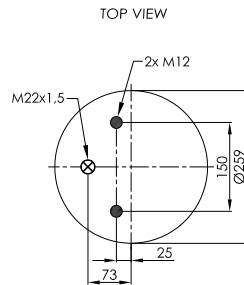

MAX. TORQUE

M 22x1,5 - 20 Nm
 M 12 - 40 Nm
 M 16 - 60 Nm

FITTING KIT

NFK 013

ABM 550 30 A 29

PLASTIC PISTON

OE NUMBER

BPW 05.429.43.85.0