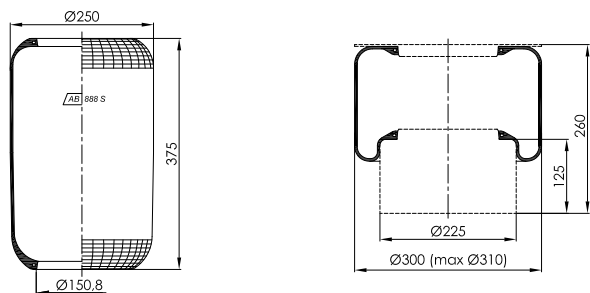

AB 888 S

OE NUMBER

IRIS 503.130.261

CROSS REFERENCE

CONTITECH 1416 N
PHOENIX 1 E 25 A