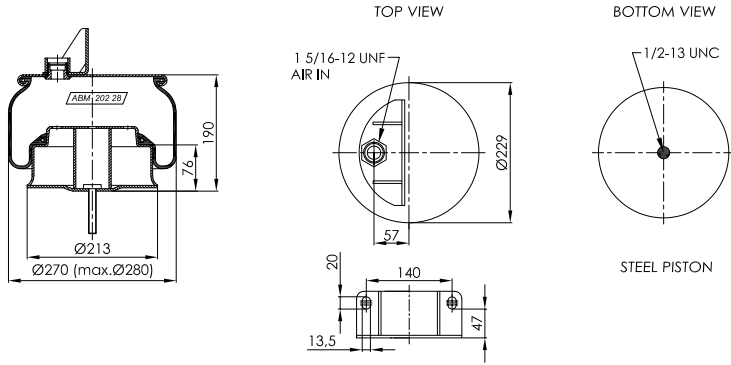

ABM 202 28 J 44

OE NUMBER
KENWORTH C81-1004

CROSS REFERENCE
AUTOMANN 1DK20G-9547X
FIRESTONE 1T15 LA-1
FIRESTONE ORDER NO W01 358 9547
GOODYEAR 1R11-268
TRIANGLE AS-8859
TRP AS95470

MAX. TORQUE
1-5/16" - 30 lb/ft
1/2" - 44 lb/ft