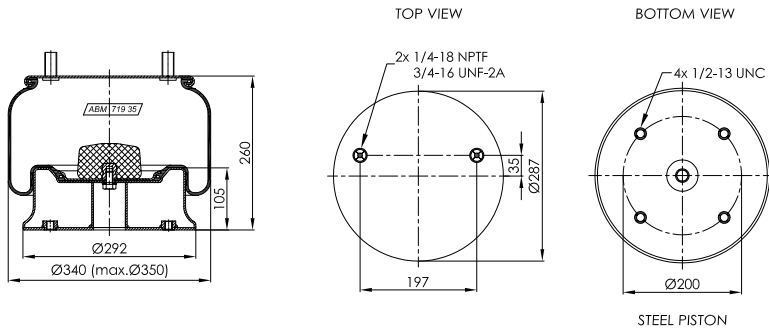

ABM 719 35 J 65

OE NUMBER
HENDRICKSON 4771; 12514-013

CROSS REFERENCE
CONTITECH 11 10.5C-16 A 320
FIRESTONE 1T19 J-6
FIRESTONE ORDER NO W01 358 8050
GOODYEAR 1R14-039

MAX. TORQUE
1/4" - 15 lb/ft
3/4" - 30 lb/ft
1/2" - 30 lb/ft