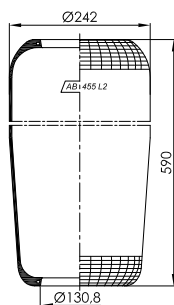

AB 455 L2

OE NUMBER

MERCEDES A 674 328 01 01

CROSS REFERENCE

CONTITECH 873 N