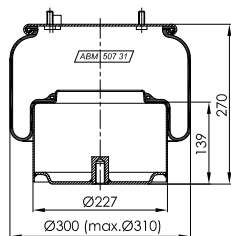

ABM 507 31 F 01

STEEL PISTON

OE NUMBER
DAF/VDL

1 153 934

CROSS REFERENCE
CONTITECH

836 N P06

MAX. TORQUE
M 22x1,5
M 10
M 16

- 20 Nm
- 35 Nm
- 90 Nm