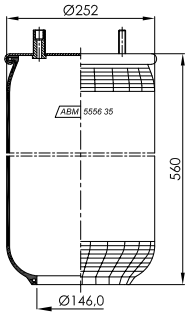

ABM 5556 35 Z

OE NUMBER
HENDRICKSON
LOADGUARD
NAVISTAR
SAF
VOLVO