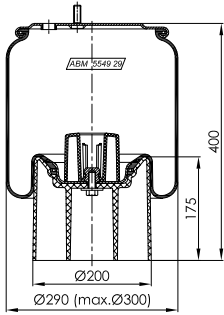

ABM 5549 29 B 15

PLASTIC PISTON

OE NUMBER
MERCEDES

A 946 328 14 01

CROSS REFERENCE
CONTITECH
FIRESTONE
FIRESTONE ORDER NO

4157 N P14
1T 17D
W01 M58 9720

MAX. TORQUE
M 22x1,5
M 12
M 12

- 20 Nm
- 40 Nm
- 40 Nm