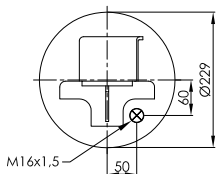

BOTTOM VIEW