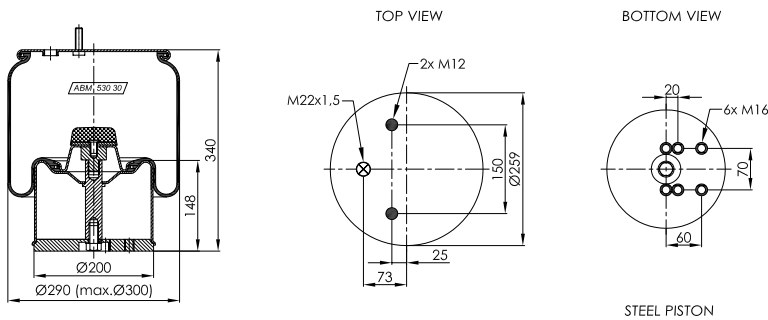

ABM 530 30 A 05

OE NUMBER
BPW 05.429.40.93.1; 05.429.42.41.1

CROSS REFERENCE
FIRESTONE 1T17 D-4.3
FIRESTONE ORDER NO W01 M58 8609
GOODYEAR 1R11-763
PHOENIX 1 DK 21 K-1
VIBRACOUSTIC V 1 DK 21 K X4

MAX. TORQUE
M 22x1,5 - 20 Nm
M 12 - 40 Nm
M 16 - 90 Nm

FITTING KIT
NFK 013