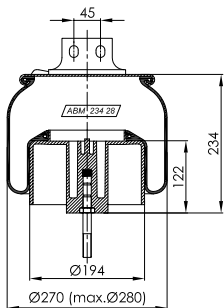

ABM 234 28 B 11

TOP VIEW