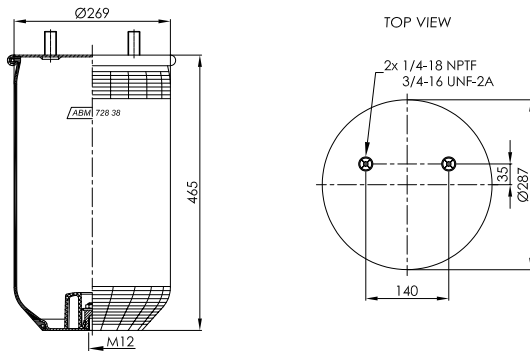

ABM 728 38 P

OE NUMBER

HENDRICKSON
TRIANGLE
WATSON & CHALIN