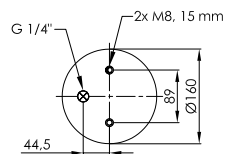

ABT 3225

OE NUMBER
FLOOR
GIGANT
GRANNING
HENDRICKSON
MERCEDES
ROR
SAF
SCANIA
SCHMITZ
VOLVO
WEWELER

ABT 3225 A 02

OE NUMBER

FLOOR 13586
GRANNING 1371; 15603
ROR 21221395; 21222663

CROSS REFERENCE

CONTITECH FD 200-19 1/4 M10
FIRESTONE ORDER NO W01 M58 7887
PHOENIX SP 2 B 12 R

MAX. TORQUE

1/4" - 15 lb/ft
M 10 - 35 Nm
M 10 - 35 Nm

ABT 3225 B 01

TOP VIEW

OE NUMBER

GRANNING 15670
ROR 21221356
SCHMITZ 016808
VOLVO 365461
WEWELER US 07394

CROSS REFERENCE

CONTITECH FD 200-19 1/4 M8
FIRESTONE ORDER NO W01 M58 7679

MAX. TORQUE

1/4" - 15 lb/ft
M 8 - 20 Nm
M 8 - 20 Nm

ABT 3225 C 01

OE NUMBER

GIGANT 19 01 30; 700190130

CROSS REFERENCE

CONTITECH FD 200-19 3/4 M8
PHOENIX SP 2 B 12 R-1

MAX. TORQUE

3/4" - 20 lb/ft
M 8 - 20 Nm
M 8 - 20 Nm