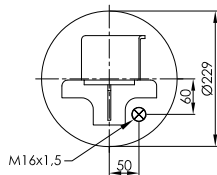

BOTTOM VIEW