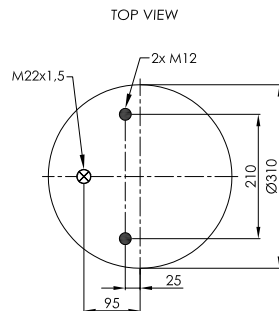

ABM 930 36 A

OE NUMBER
BPW

05.429.41.01.0

CROSS REFERENCE
CONTITECH
GOODYEAR
FIRESTONE
FIRESTONE ORDER NO
PHOENIX
VIBRACOUSTIC

4881 N P02
1R14-701
1T66 D-7.0
W01 M58 8601
1 DK 32 K
V 1 DK 32 K

MAX. TORQUE
M 22x1,5
M 12
M 16

- 20 Nm
- 40 Nm
- 90 Nm

FITTING KIT
NFK 026