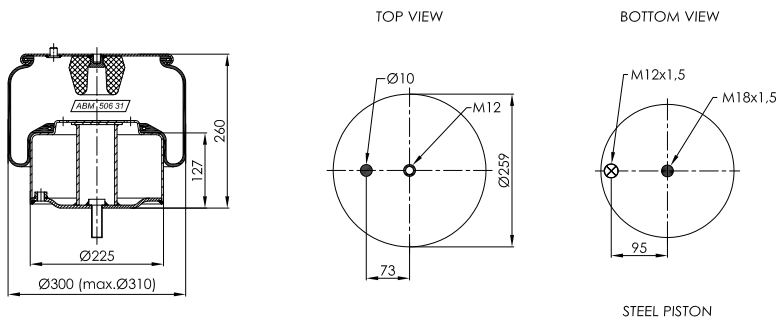

ABM 506 31 E 03

OE NUMBER
SOLARIS 1001.101.045; 1001.101.042;
1001.101.052

CROSS REFERENCE
FIRESTONE 1T17 AR-3.0
FIRESTONE ORDER NO W01 M58 8378
PHOENIX 1 DF 25 A-12
VIBRACOUSTIC V 1 DF 25 A-12

MAX. TORQUE
M 12 - 60 Nm
M 12x1,5 - 40 Nm
M 18x1,5 - 90 Nm

STEEL PISTON