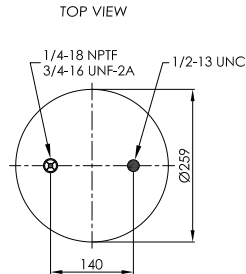

ABM 5556 35 Z

OE NUMBER
HENDRICKSON
LOADGUARD
NAVISTAR
SAF
VOLVO