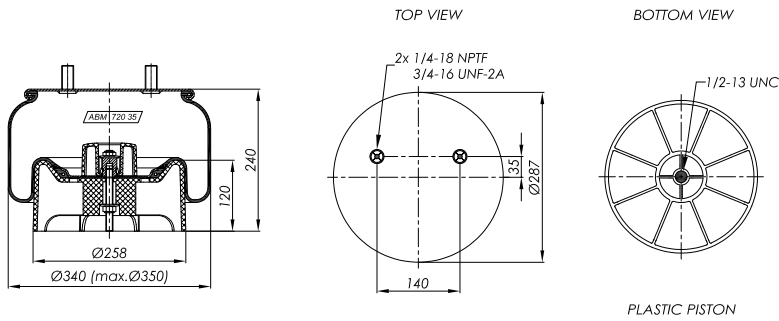

ABM 720 35 P 67

OE NUMBER
HENDRICKSON C-20901
MERITOR A2258P1576
NAVISTAR 1R14-242

CROSS REFERENCE
CONTITECH 11 10.5A-16 P 523
GOODYEAR 1R14-171
FIRESTONE ORDER NO. W01 358 8091

MAX. TORQUE
1/4" - 15 lb/ft
3/4" - 30 lb/ft
1/2" - 30 lb/ft