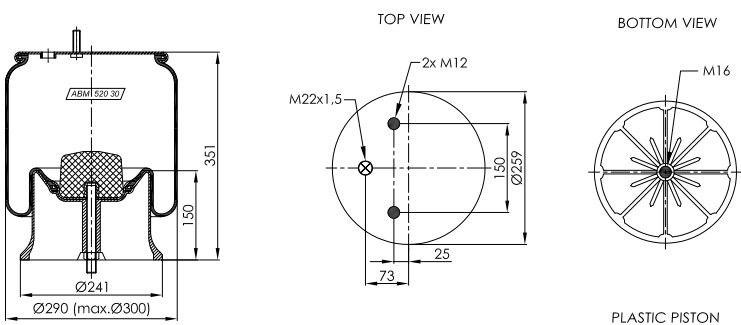

ABM 520 30 A 11

OE NUMBER
SAF 3.229.0033.00

CROSS REFERENCE
CONTITECH 4022 N P05
FIRESTONE 1T17 BS-6
FIRESTONE ORDER NO W01 M58 8612
GOODYEAR 1R11-781
PHOENIX 1 DK 22 E-11
VIBRACOUSTIC V 1 DK 22 E-10

MAX. TORQUE
M 22x1,5 - 20 Nm
M 12 - 40 Nm
M 16 - 90 Nm

FITTING KIT
NFK 010