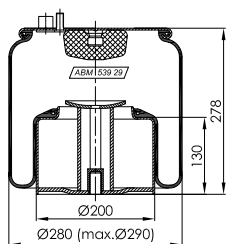

ABM 539 29 A 02

STEEL PISTON

OE NUMBER

MAN 81.43600.6035; 81.43600.6055

CROSS REFERENCE

CONTITECH 4884 N1 P06
FIRESTONE 1T17 TWR-8
FIRESTONE ORDER NO W01 M58 9880
GOODYEAR 1R11-861
VIBRACOUSTIC V 1 DF 19 B-1

MAX. TORQUE

M 16x1,5 - 20 Nm
M 12x1,5 - 40 Nm
M 18x2 - 90 Nm

FITTING KIT

NFK 038