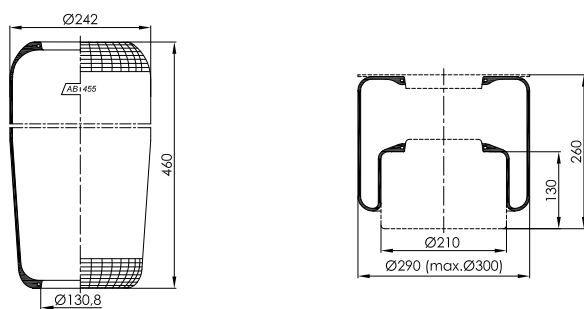

AB 455

OE NUMBER

MAN 81.43601.0095; 81.43601.0097
81.43601.0100; 81.43601.0102
81.43601.0105; 81.43601.0126

CROSS REFERENCE

CONTITECH 916 N1
GOODYEAR 9015
FIRESTONE 1R1A 460 295
FIRESTONE ORDER NO W01 095 0555
PHOENIX 1 F 21 C-5
CF GOMMA 15C 290-30
CF GOMMA CODE 88802
VIBRACOUSTIC V 1 F 21 C-5