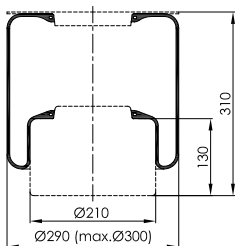

AB 455 XL

OE NUMBER

MAN 81.43601.0096; 81.43601.0098;
81.43601.0101; 81.43601.0127;
81.43601.0139

CROSS REFERENCE

CONTITECH 706 N1
GOODYEAR 9067