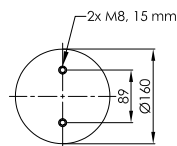

BOTTOM VIEW

OE NUMBER

GRANNING 15670
ROR 21221356
SCHMITZ 016808
VOLVO 365461
WEWELER US 07394

CROSS REFERENCE

CONTITECH FD 200-19 1/4 M8
FIRESTONE ORDER NO W01 M58 7679

MAX. TORQUE

1/4" - 15 lb/ft
M 8 - 20 Nm
M 8 - 20 Nm