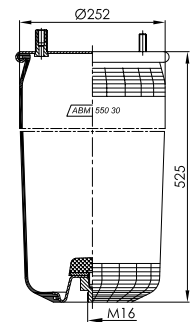

ABM 550 30 E

OE NUMBER

BPW 05.429.41.25.0

CROSS REFERENCE

CONTITECH 4941 N P02
GOODYEAR 1R11-802
VIBRACOUSTIC V 1 DK 24-4

MAX. TORQUE

M 18x1,5 - 40 Nm
M 12 - 40 Nm
M 16 - 90 Nm