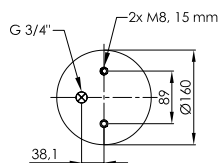

ABT 3225

OE NUMBER
FLOOR
GIGANT
GRANNING
HENDRICKSON
MERCEDES
ROR
SAF
SCANIA
SCHMITZ
VOLVO
WEWELER

ABT 3225 A 02

OE NUMBER

FLOOR 13586
GRANNING 1371; 15603
ROR 21221395; 21222663

CROSS REFERENCE

CONTITECH FD 200-19 1/4 M10
FIRESTONE ORDER NO W01 M58 7887
PHOENIX SP 2 B 12 R

MAX. TORQUE

1/4" - 15 lb/ft
M 10 - 35 Nm
M 10 - 35 Nm

ABT 3225 B 01

OE NUMBER

GRANNING 15670
ROR 21221356
SCHMITZ 016808
VOLVO 365461
WEWELER US 07394

CROSS REFERENCE

CONTITECH FD 200-19 1/4 M8
FIRESTONE ORDER NO W01 M58 7679

MAX. TORQUE

1/4" - 15 lb/ft
M 8 - 20 Nm
M 8 - 20 Nm

ABT 3225 C 01

TOP VIEW

OE NUMBER

GIGANT 19 01 30; 700190130

CROSS REFERENCE

CONTITECH FD 200-19 3/4 M8
PHOENIX SP 2 B 12 R-1

MAX. TORQUE

3/4" - 20 lb/ft
M 8 - 20 Nm
M 8 - 20 Nm