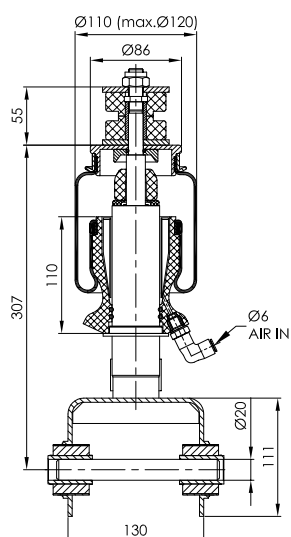

ABC 2019 A1

OE NUMBER

RENAULT

CROSS REFERENCE

MONROE CB0118