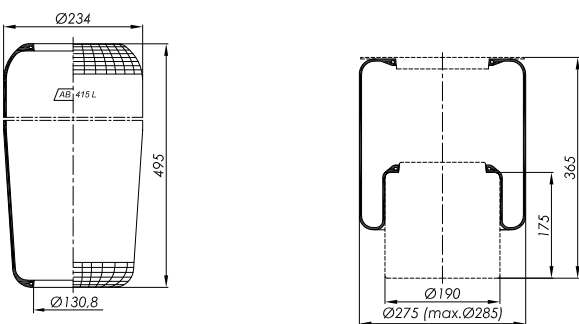

AB 415 SB

OE NUMBER

MERCEDES

A 628 323 00 92

CROSS REFERENCE

CONTITECH
VIBRACOUSTIC

946 N
V 1 F 21 C

AB 415

OE NUMBER

IVECO
MAN

98478799
81.43601.0104; 81.43601.0109;
81.43601.0111; 81.43601.0123;
81.43601.0125; 81.43601.0140;
81.43601.0150

CROSS REFERENCE

CONTITECH
GOODYEAR
FIRESTONE
FIRESTONE ORDER NO
PHOENIX
VIBRACOUSTIC

1884 N1; 1885 N1
9003
1R2A 445-280
W01 095 0429
1 F 20 B
V 1 F 20 B

AB 415 L

OE NUMBER

MAN

81.43601.0071; 81.43601.0072;
81.43601.0110; 81.43601.0128
1 082 085

VOLVO

CROSS REFERENCE

CONTITECH
GOODYEAR
PHOENIX
VIBRACOUSTIC

883 N1
9012
1 F 21 C-2
V 1 F 21 C-2

AB 416

OE NUMBER

IKARUS

B 510040

CROSS REFERENCE

CONTITECH
GOODYEAR
FIRESTONE
FIRESTONE ORDER NO
PHOENIX
VIBRACOUSTIC

701 N
9006
1R3M 340-340
W01 095 0205
1 E 26
V 1 E 26