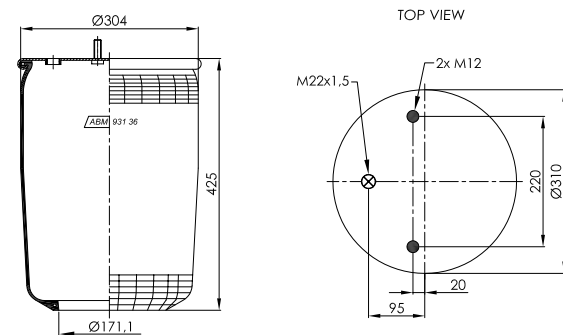

ABM 931 36 B

OE NUMBER

GIGANT

247103

CROSS REFERENCE

CONTITECH

4725 N P01

MAX. TORQUE