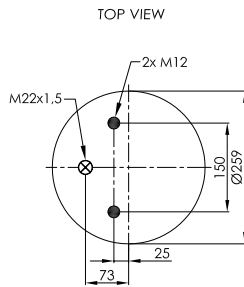

ABM 550 30 A 25

PLASTIC PISTON

OE NUMBER

BPW 05.429.43.20.0; 05.429.43.34.0; 05.429.43.56.0

CROSS REFERENCE

CONTITECH 941 MB P30
FIRESTONE 1T17 D-8.3
FIRESTONE ORDER NO W01 M58 8668
GOODYEAR 1R11-743
PHOENIX 1 DK 21-2
VIBRACOUSTIC V 1 DK 21 Y1

MAX. TORQUE

M 22x1,5 - 20 Nm
M 12 - 40 Nm
M 16 - 60 Nm

FITTING KIT

NFK 013