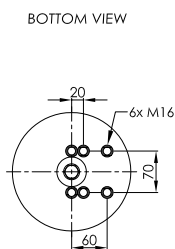

ABM 550 30 E 06

STEEL PISTON

OE NUMBER

BPW

MAX. TORQUE

M 18x1,5 - 40 Nm
M 12 - 40 Nm
M 16 - 90 Nm