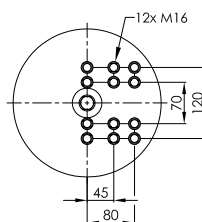

BOTTOM VIEW

STEEL PISTON

OE NUMBER
BPW

05.429.41.22.1

CROSS REFERENCE
GOODYEAR
FIRESTONE
FIRESTONE ORDER NO
VIBRACOUSTIC

1R14-724
1T66 D-7.0
W01 M58 8602
V 1 DK 32 K X 11

MAX. TORQUE
M 22x1,5
M 12
M 16

- 20 Nm
- 40 Nm
- 90 Nm

FITTING KIT
NFK 013