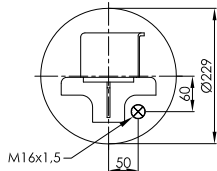

OE NUMBER

IVECO 42559768

CROSS REFERENCE

CF GOMMA 1 TS 270-23
CF GOMMA CODE 207171

MAX. TORQUE

M 16x1,5 - 20 Nm