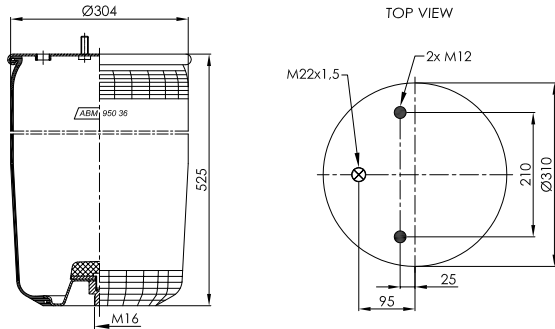

ABM 950 36 A

OE NUMBER

BPW 05.429.40.01.0; 05.429.40.02.0

CROSS REFERENCE

CONTITECH	881 MB
GOODYEAR	1R14-708
FIRESTONE	1T66 D-10.8
FIRESTONE ORDER NO	W01 M58 8978
PHOENIX	1 DK 32
VIBRACOUSTIC	V 1 DK 32

MAX. TORQUE

M 22x1,5	- 20 Nm
M 12	- 40 Nm
M 16	- 90 Nm

FITTING KIT

NFK 026