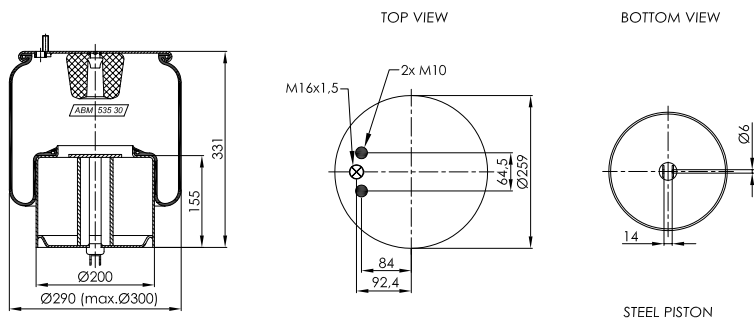

ABM 535 30 D 10

OE NUMBER
VOLVO 1 076 594; 20 554 755

CROSS REFERENCE
CONTITECH 4713 N P02
FIRESTONE 1T17 BR-8
FIRESTONE ORDER NO W01 M58 9706
GOODYEAR 1R12-762
PHOENIX 1 DF 22 C-1
VIBRACOUSTIC V 1 DF 22 C-1

MAX. TORQUE
M 16x1,5 - 20 Nm
M 10 - 35 Nm

FITTING KIT
NFK 020