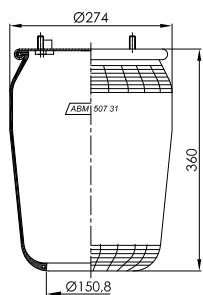

ABM 507 31 F

OE NUMBER
DAF/VDL

MAX. TORQUE
M 22x1,5
M 10

- 20 Nm
- 35 Nm