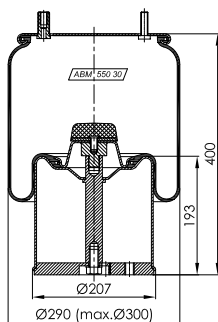

ABM 550 30 E 06

STEEL PISTON

OE NUMBER

BPW

MAX. TORQUE

M 18x1,5 - 40 Nm
M 12 - 40 Nm
M 16 - 90 Nm