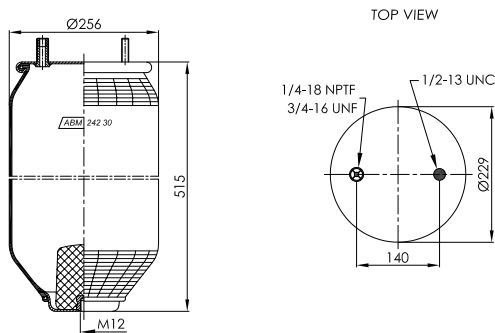

ABM 242 30 B

OE NUMBER
NEWAY
REYCO