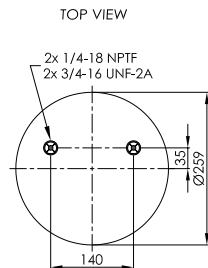

ABM 5642 35 W

OE NUMBER
HENDRICKSON
NAVISTAR

MAX. TORQUE
1/4"
3/4"

- 15 lb/ft
- 30 lb/ft