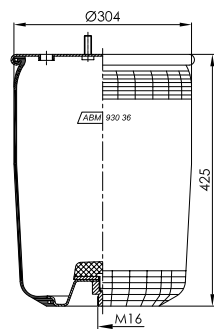

ABM 930 36 A

OE NUMBER
BPW

05.429.41.01.0

CROSS REFERENCE
CONTITECH
GOODYEAR
FIRESTONE
FIRESTONE ORDER NO
PHOENIX
VIBRACOUSTIC

4881 N P02
1R14-701
1T66 D-7.0
W01 M58 8601
1 DK 32 K
V 1 DK 32 K

MAX. TORQUE
M 22x1,5
M 12
M 16

- 20 Nm
- 40 Nm
- 90 Nm

FITTING KIT
NFK 026