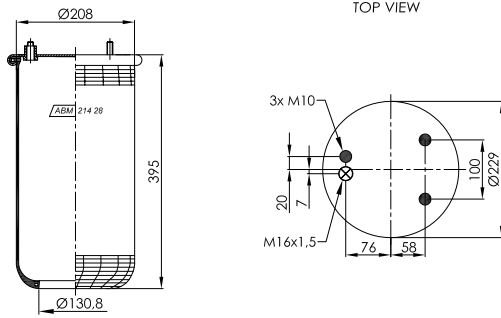

ABM 214 28 A

OE NUMBER
DAF / VDL 513983

CROSS REFERENCE
CONTITECH 887 M
GOODYEAR 1R11-796
FIRESTONE 1T15LNR-3
FIRESTONE ORDER NO W01 M58 0780
VIBRACOUSTIC V 1 DF 18-3 NP

MAX. TORQUE
M 16x1,5 - 20 Nm
M 10 - 35 Nm