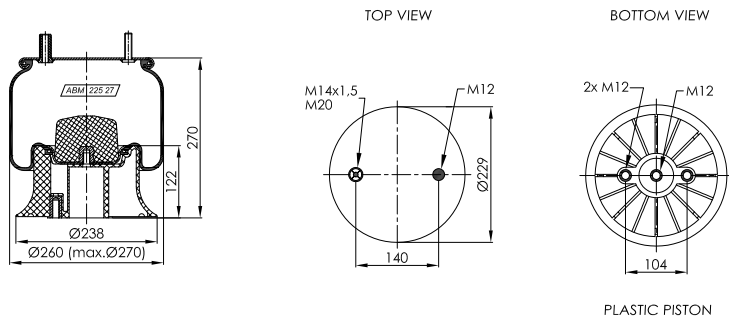

ABM 225 27 E 15

OE NUMBER	SCANIA	463101
CROSS REFERENCE	GOODYEAR	1R11-827
	FIRESTONE	1T15 LN-3
	FIRESTONE ORDER NO	W01 M58 7392
MAX. TORQUE	M 14x1,5	- 20 Nm
	M 20	- 50 Nm
	M 12	- 40 Nm
	M 12	- 60 Nm