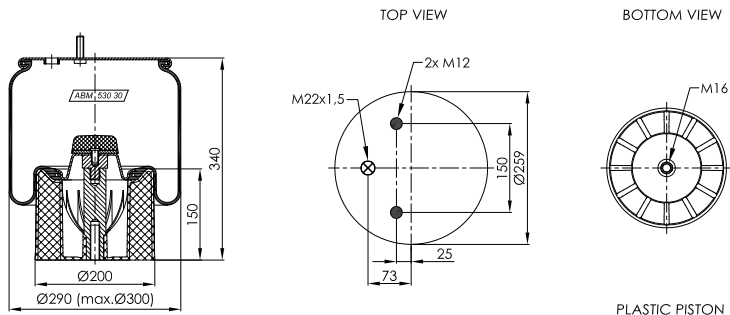

ABM 530 30 A 19

OE NUMBER
BPW 05.429.43.86.0

CROSS REFERENCE
CONTITECH 940 MB P01
FIRESTONE 1T17 J-7.8
FIRESTONE ORDER NO W01 M58 8073
PHOENIX 1 DK 21 K-4

MAX. TORQUE
M 22x1,5 - 20 Nm
M 12 - 40 Nm
M 16 - 90 Nm