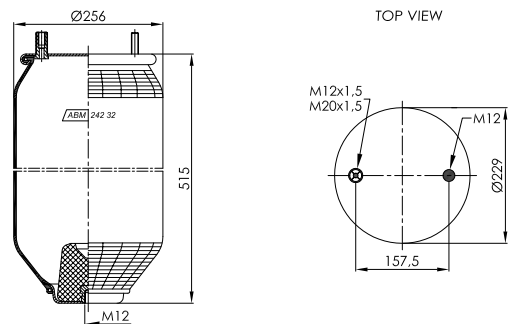

ABM 242 32 A

OE NUMBER
FRUEHAUF SMB

CROSS REFERENCE
CONTITECH 4159 N P05
FIRESTONE 1T15 M-9
FIRESTONE ORDER NO W01 M58 0736
GOODYEAR 1R12-761
PHOENIX 1 DK 21 B-5 NP
VIBRACOUSTIC V 1 DK 21 B-5

MAX. TORQUE
M 12x1,5 - 20 Nm
M 20x1,5 - 40 Nm
M 12 - 40 Nm